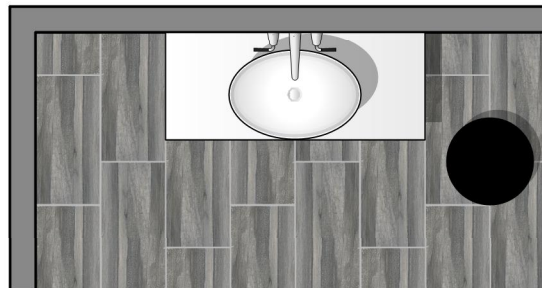

21-07 ARTIS

Sanitär / Sanitary ware / Sanitaire:
ARTIS (Bordeaux)

Möbel / Furniture / Meubles:
FINION (Peony) / MORE TO SEE LITE

Bodenfliesen / Floor tiles / Carreaux de sol:
TOWNHOUSE

2366 LC95, 30 x 60 cm

2158 LC95, 7,5 x 60 cm