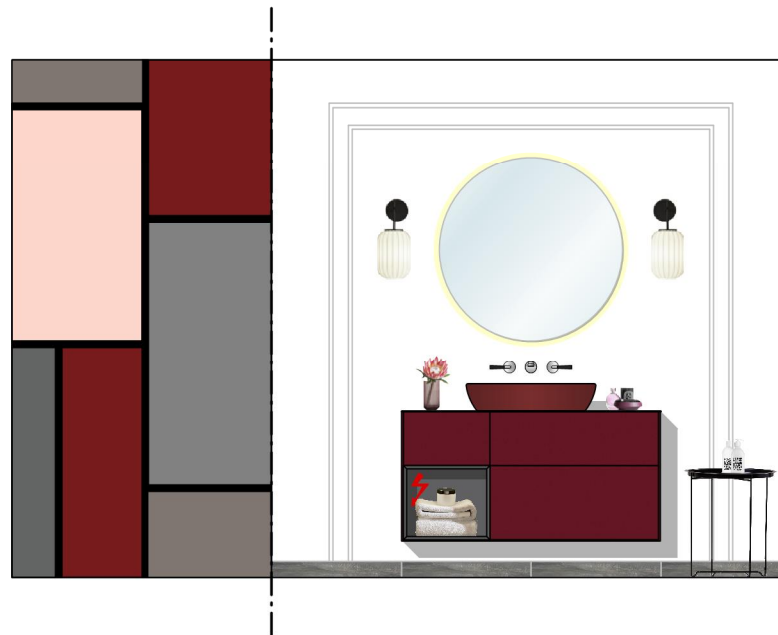

21-07 ARTIS

Sanitär / Sanitary ware / Sanitaire:
ARTIS (Bordeaux)

Möbel / Furniture / Meubles:
FINION (Peony) / MORE TO SEE LITE

Bodenfliesen / Floor tiles / Carreaux de sol:
TOWNHOUSE

2366 LC95, 30 x 60 cm

2158 LC95, 7,5 x 60 cm