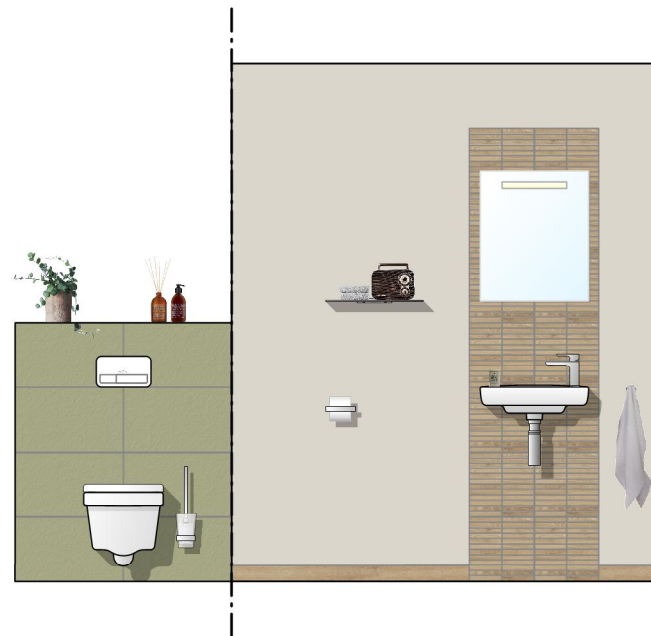

22-03 NEWO

Sanitär / Sanitary ware / Sanitaire: .....
NEWO

Möbel / Furniture / Meubles: .....
MORE TO SEE ONE

Wandfliesen / Wall tiles / Carreaux de mur: .....
OAK PARK / SOFT COLOURS

1582 DS50, 30 x 60 cm

2135 HR20, 2,5 x 15 cm

2139 HR20, 7,5 x 120 cm

Bodenfliesen / Floor tiles / Carreaux de sol: .....
OAK PARK

2792 HR20, 20 x 120 cm