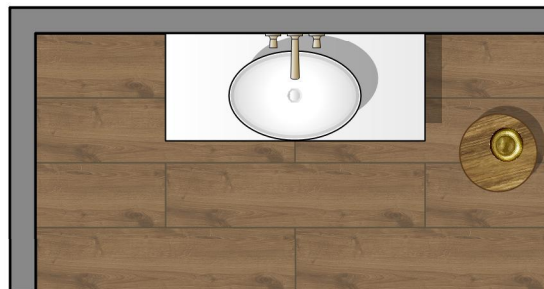

2793 HR30, 30 x 120 cm

2139 HR30, 7,5 x 120 cm

21-07 ARTIS

Sanitär / Sanitary ware / Sanitaire:

ARTIS (Bordeaux)

Möbel / Furniture / Meubles:

FINION (Peony) / MORE TO SEE LITE

Bodenfliesen / Floor tiles / Carreaux de sol: