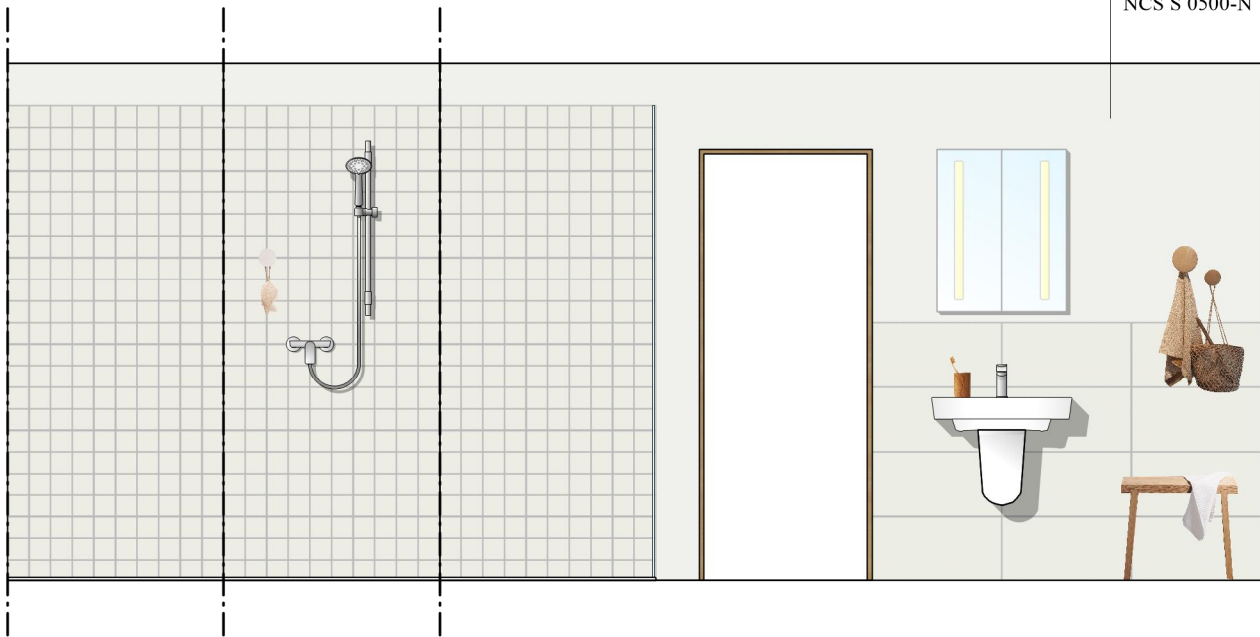

NCS S 0500-N

22-21 O.NOVO

Sanitär / Sanitary ware / Sanitaire: .....
O.NOVO

Badewanne / Bathtub / Baignoire: .....
O.NOVO

Duschwanne / Shower tray / Receveur de douche : .....
ARCHITECTURA

Möbel / Furniture / Meubles: .....
MY VIEW 14+

Wandfliesen / Wall tiles / Carreaux de mur: .....
PRO ARCHITECTURA 3.0

3201 C300, 10 x 10 cm

1555 C000, 30 x 60 cm

Bodenfliesen / Floor tiles / Carreaux de sol: .....
CENTURY UNLIMITED

2634 CF4K, 20 x 20 cm