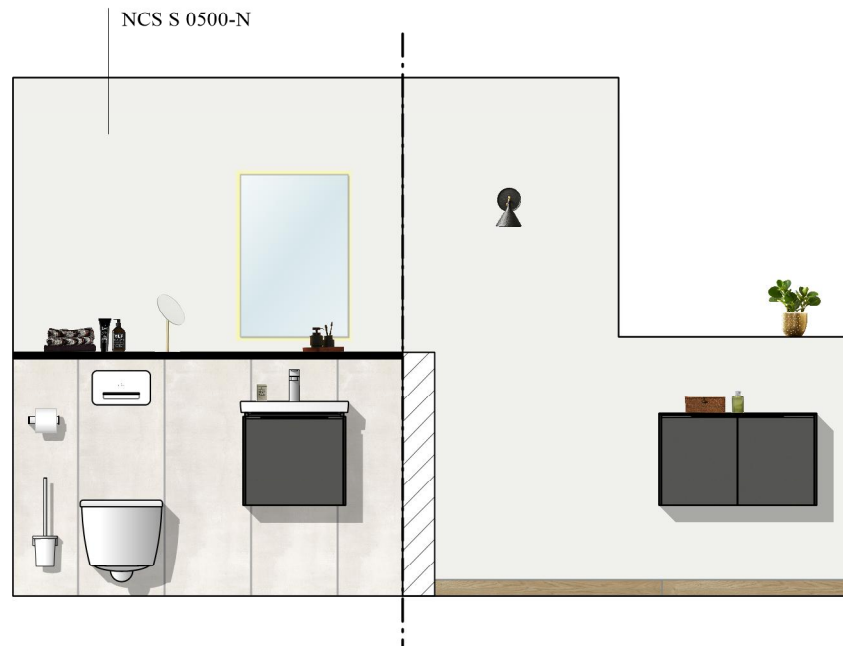

21-04 SUBWAY 3.0

Sanitär / Sanitary ware / Sanitaire:
SUBWAY 3.0

Möbel / Furniture / Meubles:
**SUBWAY 3.0 (Graphite)
MORE TO SEE LITE**

Wandfliesen / Wall tiles / Carreaux de mur:
SPOTLIGHT

1440 CM00, 40 x 120 cm