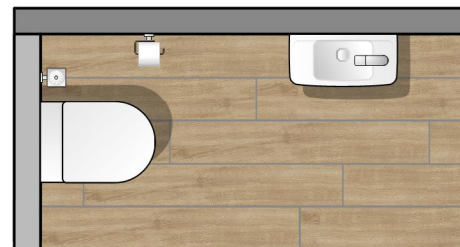

22-03 NEWO

Sanitär / Sanitary ware / Sanitaire: .....
NEWO

Möbel / Furniture / Meubles: .....
MORE TO SEE ONE

Wandfliesen / Wall tiles / Carreaux de mur: .....
OAK PARK / SOFT COLOURS

1582 DS50, 30 x 60 cm

2135 HR20, 2,5 x 15 cm

2139 HR20, 7,5 x 120 cm

Bodenfliesen / Floor tiles / Carreaux de sol: .....
OAK PARK

2792 HR20, 20 x 120 cm