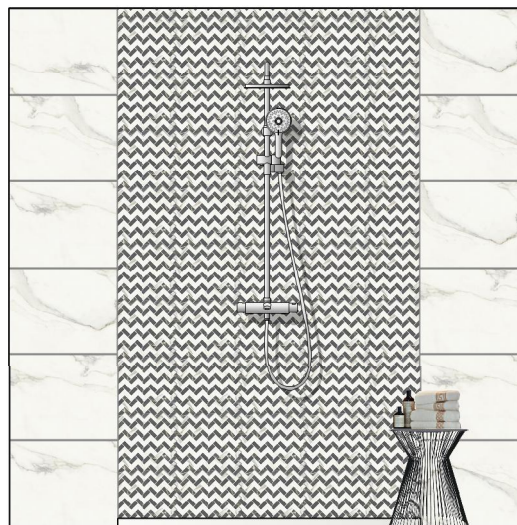

Schlüter®-SCHIENE

22-05 ARTIS

Sanitär / Sanitary ware / Sanitaire: .....
ARTIS (French Linen) / UNIVERSO Twistflush

Möbel / Furniture / Meubles: .....
MORE TO SEE LITE

Duschwanne / Shower tray / Receveur de douche : .....
SQUARO INFINITY

Wandfliesen / Wall tiles / Carreaux de mur: .....
MARMOCHIC

1516 MR00, 40 x 120 cm

1049 MR06, 2 x 120 cm

1056 MR09, 1,8 x 4,2 cm

Bodenfliesen / Floor tiles / Carreaux de sol: .....
MARMOCHIC

2730 MR0P, 60 x 120 cm