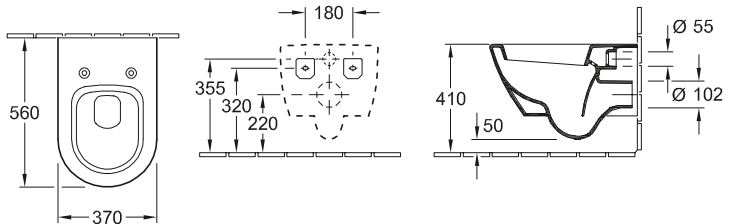

DIEPSPOELCLOSET SUBWAY 2.0

Modelnummer

5600 10 | 370 x 560 mm

Accessories

closetzitting, closetzitting SlimSeat, ringzitting

DESIGN