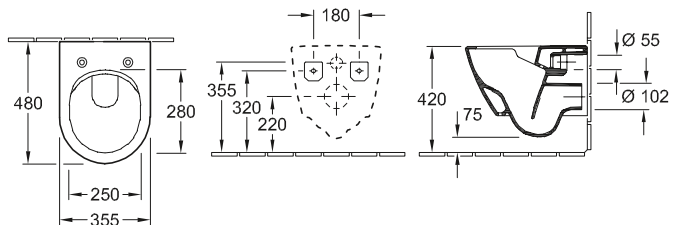

DESIGN

DIEPSPOELCLOSET SUBWAY 2.0

Modelnummer

5600 10 | 370 x 560 mm

Accessories

closetzitting, closetzitting SlimSeat, ringzitting

DESIGN

DIEPSPOELCLOSET COMPACT, ZONDER SPOELRAND SUBWAY 2.0