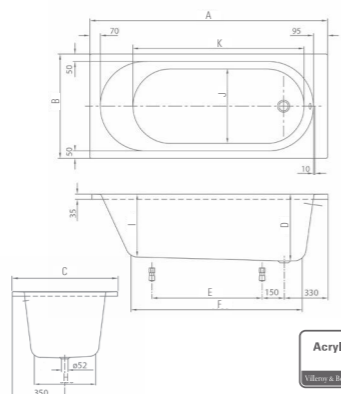

UBA160CAS2V-01 1600 x 700 mm
UBA177CAS2V-01 1700 x 700 mm
UBA170CAS2V-01 1700 x 750 mm
U99740000 Jeu de pieds réglable de 130-180 mm.
U90950461 Vidage avec trop-plein intégré assorti, chromé

	A	B	C	D	E	F	G	H	I	J	K
UBA160CAS2V	1600	700	700	450	748	1180	350	380	424	380	1110
UBA177CAS2V	1695	700	700	450	815	1200	350	400	424	400	1140
UBA170CAS2V	1695	750	750	470	806	1200	375	450	440	450	1140