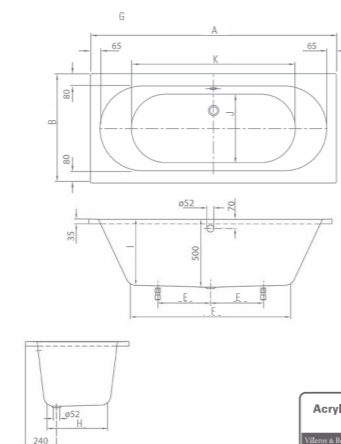

UBA180CAS2V-01 1800 x 800 mm
UBA190CAS2V-01 1900 x 900 mm
U99740000 Jeu de pieds réglable de 130-180 mm
U90950461 Vidage avec trop-plein intégré assorti, chromé

	A	B	E	F	G	I	J	K
UBA180CAS2V	1795	795	390	1190	470	487	400	1100
UBA190CAS2V	1900	900	390	1290	550	485	500	1250

LOOP&FRIENDS SQUARE DUO AVEC INTÉRIEUR DE FORME OVALE