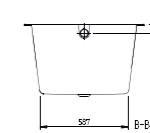

BADEN Quarry®

OBERON SOLO

UBQ1600BE2V-XX 1600 x 750 mm
UBQ1770BE2V-XX 1700 x 700 mm
UBQ1700BE2V-XX 1700 x 750 mm
UBQ1800BE2V-XX 1800 x 800 mm
U90950461 Afvoer met bijhorende geïntegreerde overloop, chroom

VERKRIJGBAAR IN MAT WIT

Rechthoekig bad in Quarry®. Weergave van design en functionaliteit. Bad geleverd inclusief poten, regelbaar van 130 tot 180 mm. Afvoer met bijhorende geïntegreerde overloop.

	A	B	C	D	E	F	G	H	I	J	K	L
UBQ1600BE2V	1600	750	70	60	70	433	428	450	570	120	356	1135
UBQ1770BE2V	1700	700	60	48	100	458	426	450	596	504	1233	
UBQ1700BE2V	1700	750	72	60	60	431	426	450	620	120	335	1238
UBQ1800BE2V	1800	800	82	75	100	453	445	470	620	121	388	1267

OBERON DUO

UBQ1990BE2V-XX 1900 x 900 mm
U90950461 Afvoer met bijhorende geïntegreerde overloop, chroom

VERKRIJGBAAR IN MAT WIT

Rechthoekig bad in Quarry®. Weergave van design en functionaliteit. Bad geleverd inclusief poten, regelbaar van 130 tot 180 mm. Afvoer met bijhorende geïntegreerde overloop.

OBERON 2.0 DUO BACK TO WALL

UBQ1800BR9CD00V-XX 800 x 800 mm. Paneel en wit
UBQ1800BR9CDBCX-XX 1800 x 800 mm. Paneel en Colour on Demand

Productie op aanvraag «Colour On Demand». Gelieve het bestelformulier van het Villeroy & Boch tarief 2021 te gebruiken.

VERKRIJGBAAR IN MAT WIT

Back to wall bad in Quarry®. Bijpassende afvoer en overloop standaard meegeleverd in chroom en wit. Optioneel beschikbaar in mat wit en mat zwart.

OBERON 2.0 DUO

UBQ1700BR2DV-XX 1700 x 750 cm
UBQ1800BR2DV-XX 1800 x 800 cm

VERKRIJGBAAR IN MAT WIT

Rechthoekig bad in Quarry®. Badpotenset wordt standaard meegeleverd (zelfklevend), verstelbaar van 130 - 180 mm. Bijpassende afvoer en overloop standaard meegeleverd (Chrome + White).

	A	B	C	D	E	F	G
UBQ1700BR2DV	1700	750	60	687	1143	250	476
UBQ1800BR2DV	1800	800	70	700	1145	270	506

BADEN Quarry®