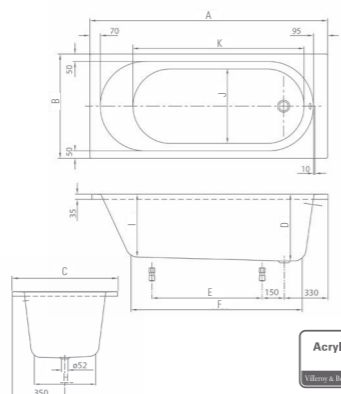

UBA160CAS2V-01 1600 x 700 mm
UBA177CAS2V-01 1700 x 700 mm
UBA170CAS2V-01 1700 x 750 mm
U99740000 Badpotenset, verstelbaar 130 - 180 mm
U90950461 Afvoer met bijhorende geïntegreerde overloop, chroom

	A	B	C	D	E	F	G	H	I	J	K
UBA160CAS2V	1600	700	700	450	748	1180	350	380	424	380	1110
UBA177CAS2V	1695	700	700	450	815	1200	350	400	424	400	1140
UBA170CAS2V	1695	750	750	470	806	1200	375	450	440	450	1140