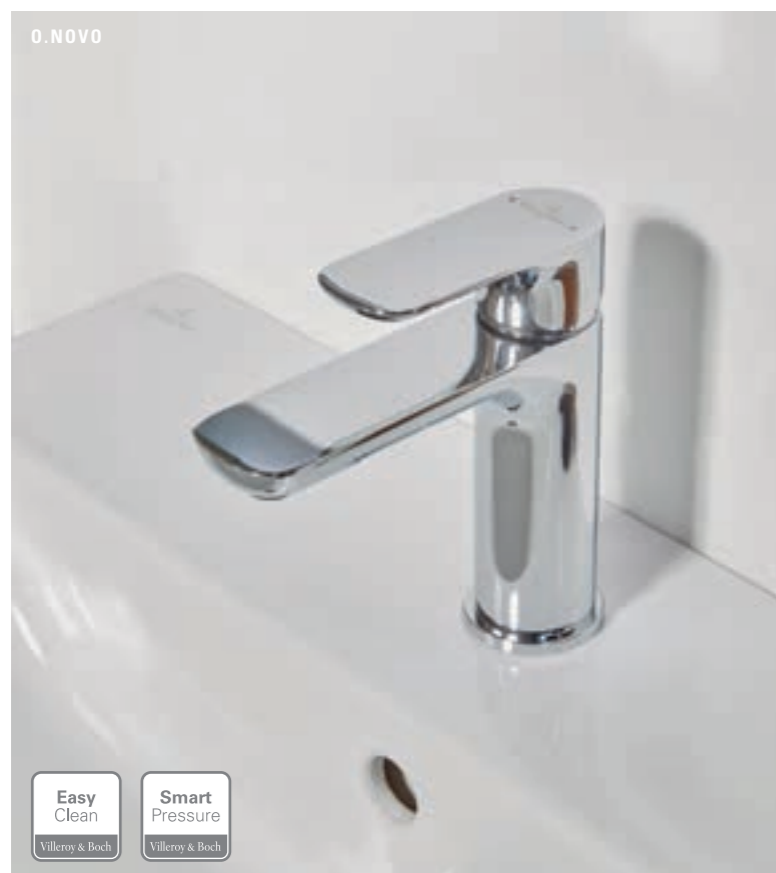

O.novo

- Clear: straightforward, concise design
- Harmonious: lever and spout mirror the shape of the O.novo collection, from page 66
- Versatile: suits many washbasin collections