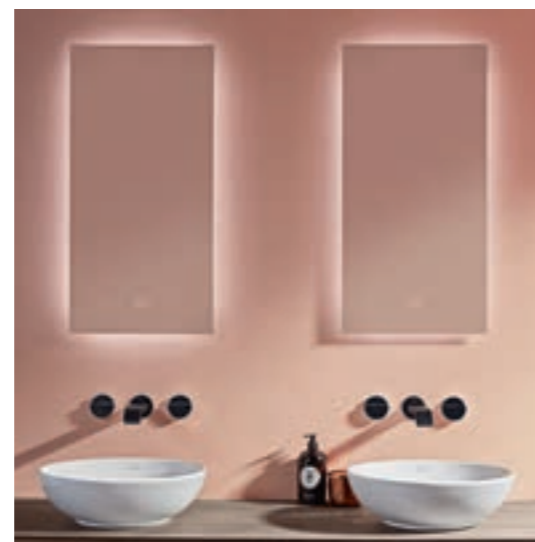

**My View Now: the ultimate in storage space, light and design\***

- Practical: height-adjustable shelves
- Adaptable: always the right light - for relaxing or applying make-up
- Variety: in various widths and as surface-mounted or built-in variant

MY VIEW 14+

\*Only available in specified countries

MIRRORS

MIRRORS

**More to See Lite: a pure and simple fit every time**

- Individual: the right shape and size for every bathroom
- Brilliant: with all-round LED wall lighting
- Atmospheric: adjustable light colour from daylight white to warm white