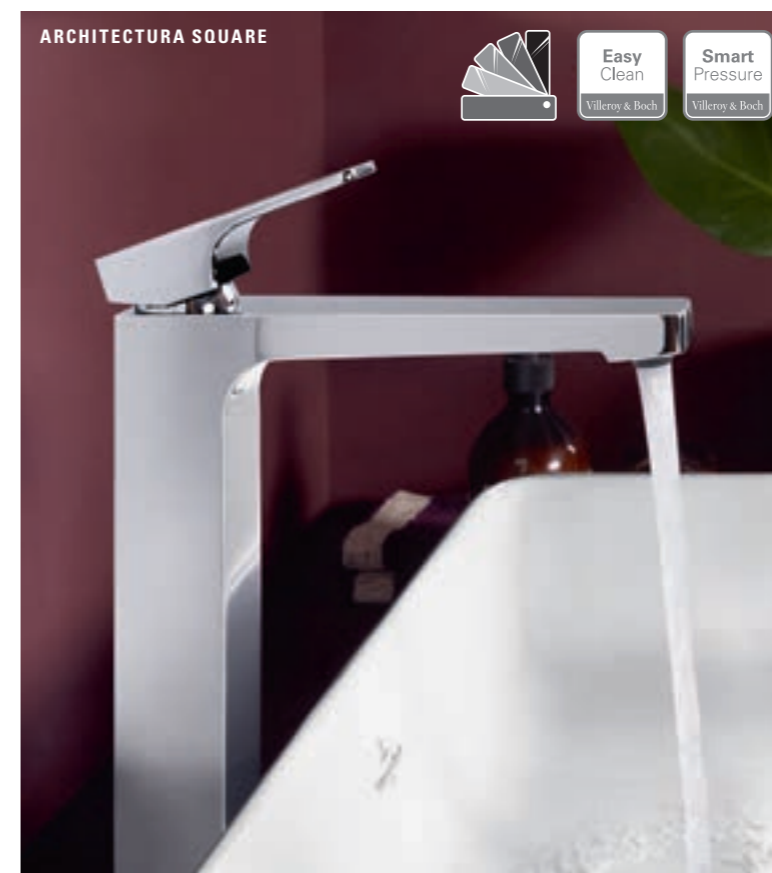

Architectura Square

- Expressive: slender, square body echoes the square-shaped design of modern collections
- Matching: ideal for the Architectura collection
- Easy to clean: aerator ensures optimum limescale removal and durability