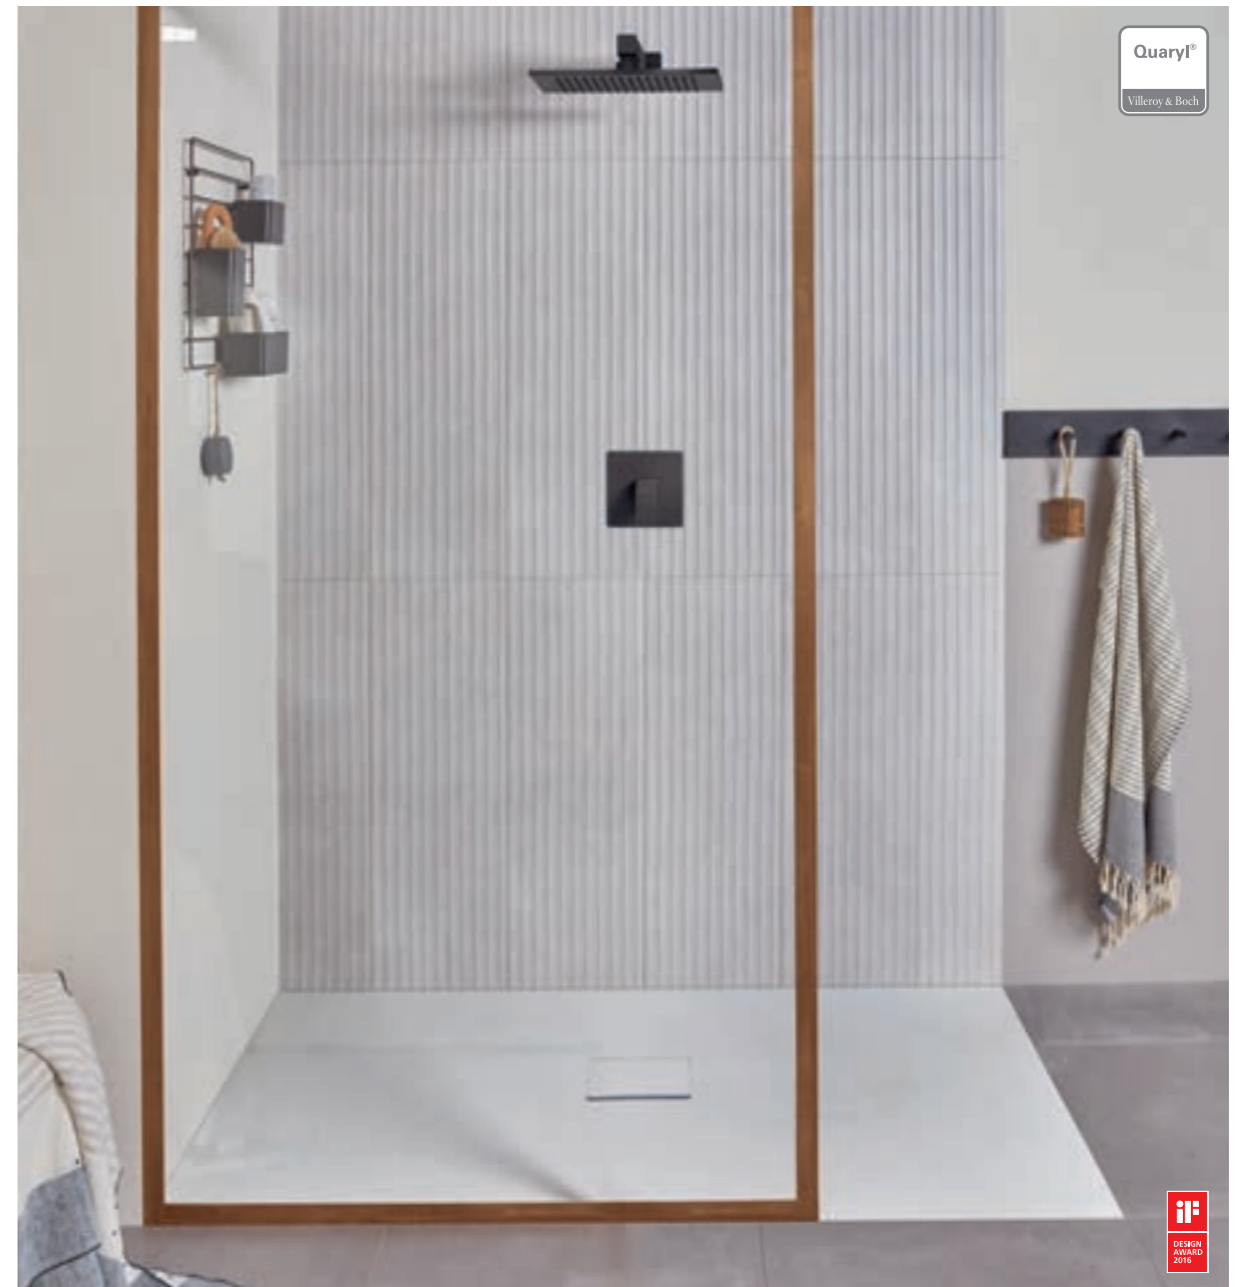

## SHOWER TRAYS

Modern, flat shower trays offer maximum scope for individual design in the bathroom. Open concepts or space-saving shower niches can be integrated into practically any floor plan according to your wishes. The new materials and structural designs allow floor-flush installation, for safe and convenient use into old age.

SHOWER TRAYS

Quaryl®  
Villeroy & Boch

Feel-good design

- Minimalist: ultra-flat and rimless Quaryl® shower tray
- Modern: flush-fit outlet
- Matt: 4 elegant colours in a matt look
- Millimetre precision: can be individually cut to size for every bathroom