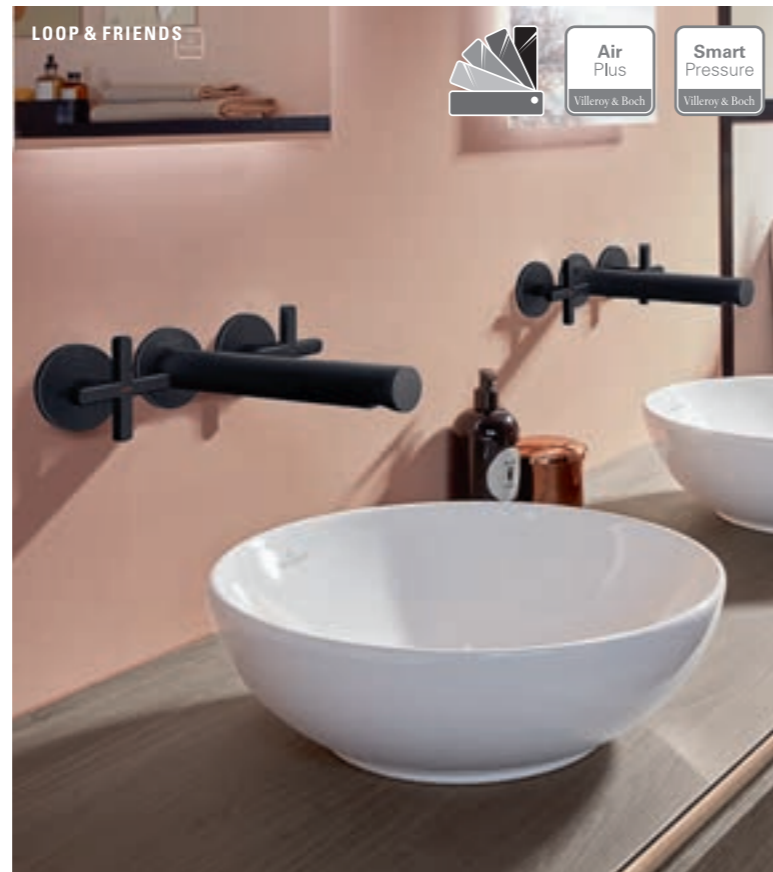

Air Plus  
Villeroy & Boch

DAWN

LIBERTY

Air Plus  
Villeroy & Boch

Smart Pressure  
Villeroy & Boch

**Liberty**

- Geometric: different shapes – round, oval and straight-lined for plenty of design scope
- Versatile: aerator permits flexible adjustment of the water jet
- Variable: different heights and spout lengths guarantee compatibility with almost all washbasin collections

**Subway 3.0**

- Consistent: timeless and minimalist softly squared design
- Easy-clean: aerator ensures optimum limescale removal and durability
- Perfect match: the taps perfectly complement the Subway 3.0 collection, from page 46

SUBWAY 3.0

Air Plus  
Villeroy & Boch

Easy Clean  
Villeroy & Boch

Smart Pressure  
Villeroy & Boch

**Loop & Friends**

- Modern: clear, simple design concept, matching the Loop & Friends collection, from page 42
- Stylish: invisible aerator for a flawless, purist look
- Delicate: inspired by organic, flowing forms, the elegant collection with its delicate lines allows for a wide range of design options