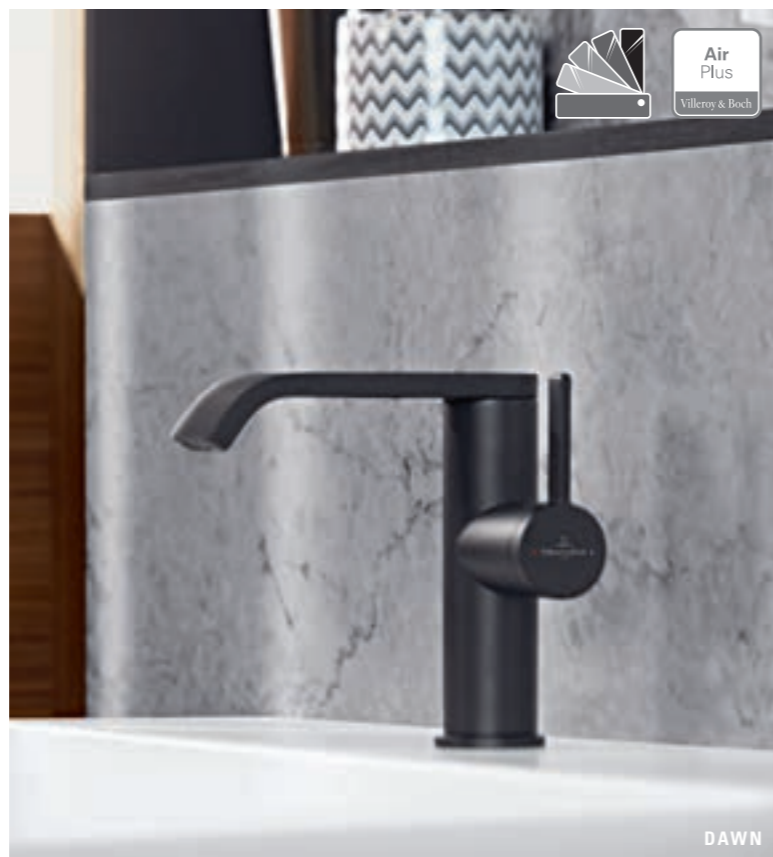

CONUM

**Dawn**

- Sophisticated: minimalist design lines characterise the modern, elegant tap range
- Aesthetic: invisible aerator for maximum focus on the design
- Diverse: two design concepts with different spouts, can be combined with a wide variety of interior designs