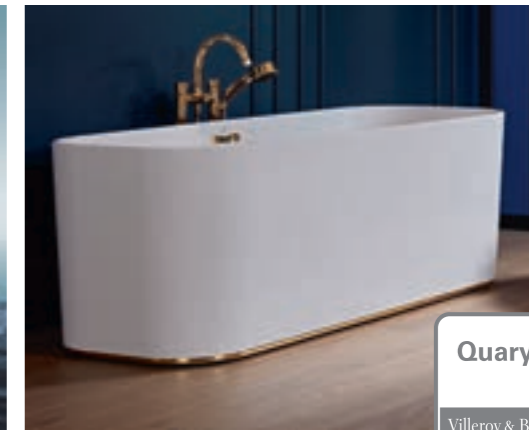

## ONELEVEL

Floor-flush showers blend elegantly into the bathroom. They ensure a seamless floor and offer convenient entry, greater freedom of movement and an improved feeling of space.

**One Level**  
Villeroy & Boch

- Ultra-flat, highly robust shower trays
- Harmonious, discreet floor design for contemporary bathroom architecture
- Safe and easy entry
- Customised sizes available
- Particularly easy to clean

## ANTISLIP

Quaryl® surfaces offer maximum slip resistance by natural means. A firm foothold and safe showering are guaranteed, even on wet surfaces.

**Anti Slip**  
Villeroy & Boch

- Quaryl® shower trays in matt colours with maximum slip-resistance
- Particularly hygienic thanks to non-porous, seamless surface
- Our acrylic shower trays in White Alpin can be supplied with Vibogrip anti-slip finish

## QUARYL®

This exclusive and exceptionally robust material has a smooth and warm feel and is gentle to the skin. At the same time, Quaryl® also makes uniquely precise designs possible.

**Quaryl®**  
Villeroy & Boch