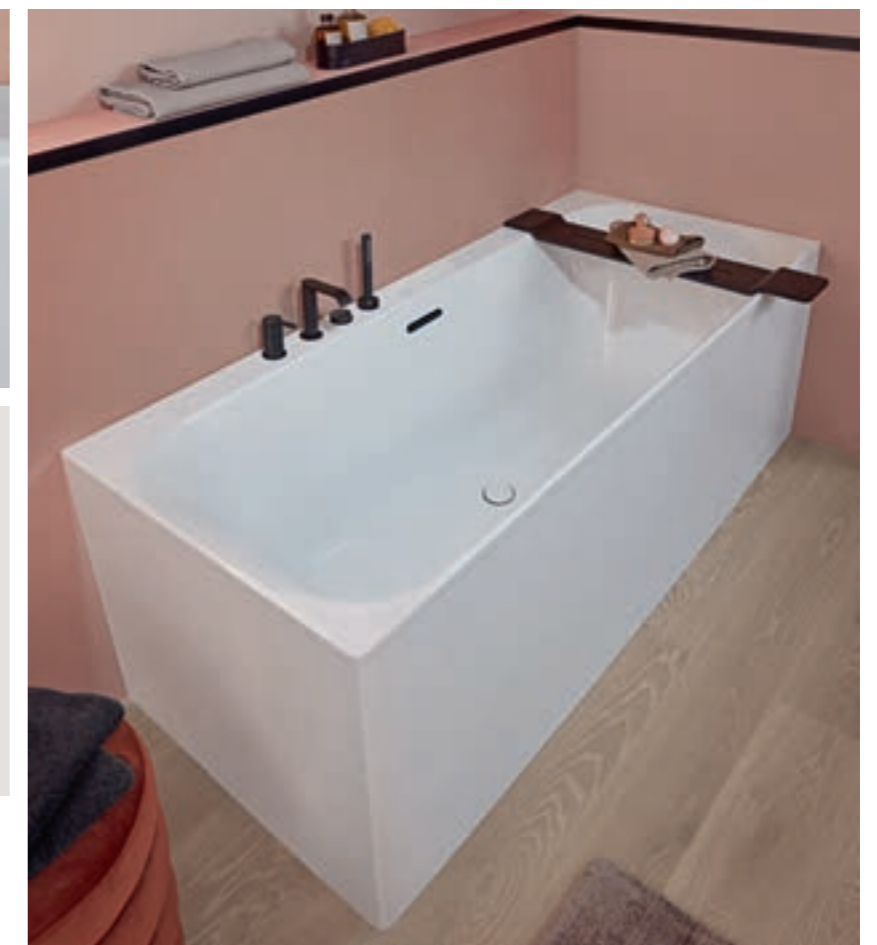

*"You can create a special place with these washbasins as a centrepiece."*

*Designer Gesa Hansen*

*My bathroom,  
my style*

 **reddot winner 2021**

**Attractive combination**

The washbasins come into their own on the bathroom furniture from the Legato collection and are colour-matched to the Subway 2.0 toilets.

SURFACE-MOUNTED  
WASHBASINS

BUILT-IN WASHBASINS

UNDERCOUNTER WASHBASINS

**Bath**

- Angular or rounded design inside
- Water-saving depth of only 44 cm
- Stylish extra-wide overflow design feature in Chrome, Stone White or Black Matt
- Can be combined with whirlpool system

- Washbasin**
- Modern, angular lines and delicate walls
  - Extra-wide overflow
  - Generous shelf space

*Our favourite fun place*

**Deep washbasins**  
For all those little everyday washing adventures - from hands to hair!