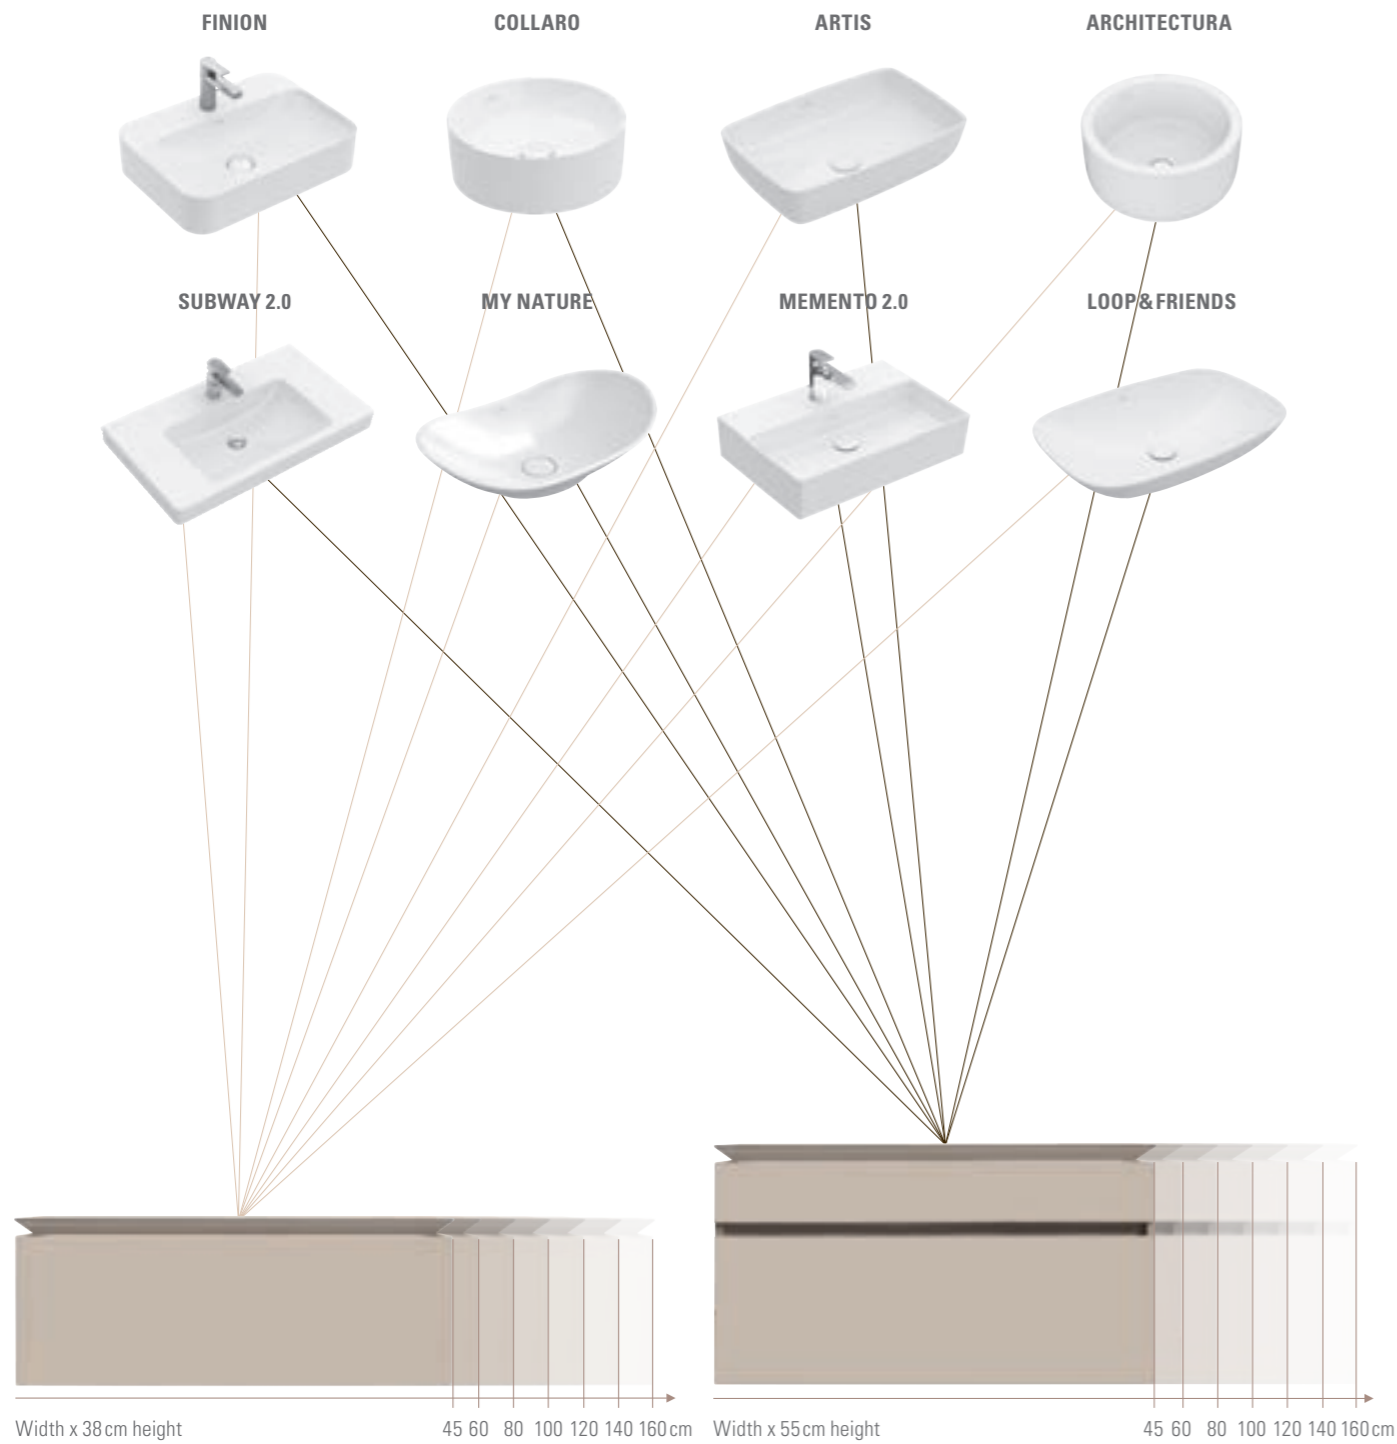

**Treat yourself to a little me-time**

Lay back and immerse yourself in the pleasures of this ergonomically shaped deep bath with its comfortable backrest.

**LEGATO**  
— Collection —

- Individual: bathroom furniture offering broad scope for combinations
- Compatible: furniture items match many of our washbasins
- Modern: bath with rim height of only 2 cm
- Comfortable: room for two with central outlet

*Eye-catching feature*

Combine to your heart's content

**Matches almost all Villeroy & Boch washbasins**  
 The utility value of the ceramics unfolds in style on the vanity units in widths from 45 to 160 cm.