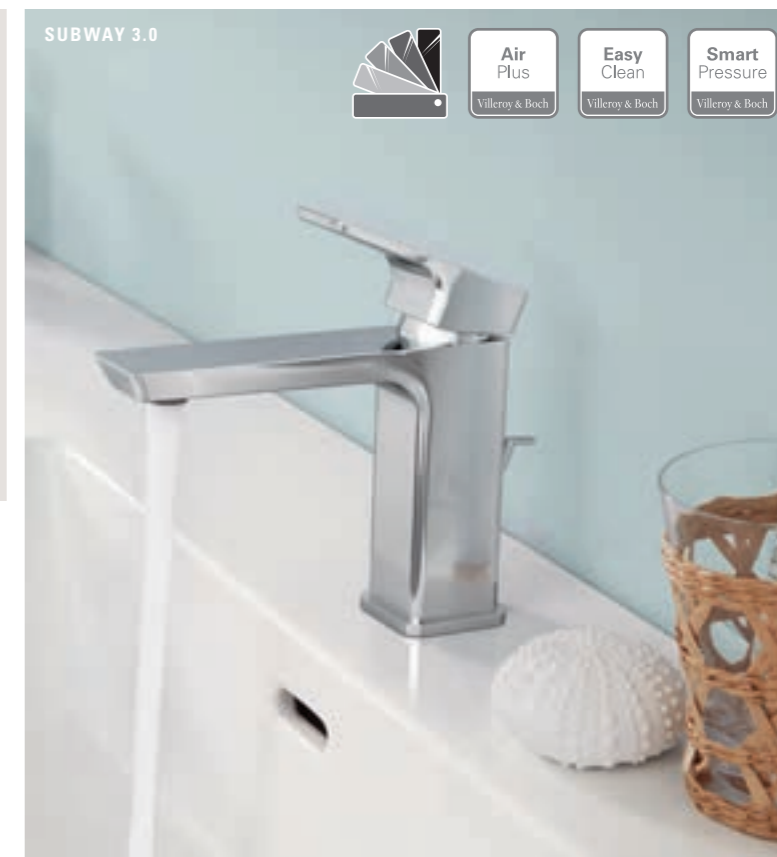

**Subway 3.0**

- Consistent: timeless and minimalist softly squared design
- Easy-clean: aerator ensures optimum limescale removal and durability
- Perfect match: the taps perfectly complement the Subway 3.0 collection, from page 46

SUBWAY 3.0

Air Plus  
Villeroy & Boch

Easy Clean  
Villeroy & Boch

Smart Pressure  
Villeroy & Boch

**Loop & Friends**

- Modern: clear, simple design concept, matching the Loop & Friends collection, from page 42
- Stylish: invisible aerator for a flawless, purist look
- Delicate: inspired by organic, flowing forms, the elegant collection with its delicate lines allows for a wide range of design options