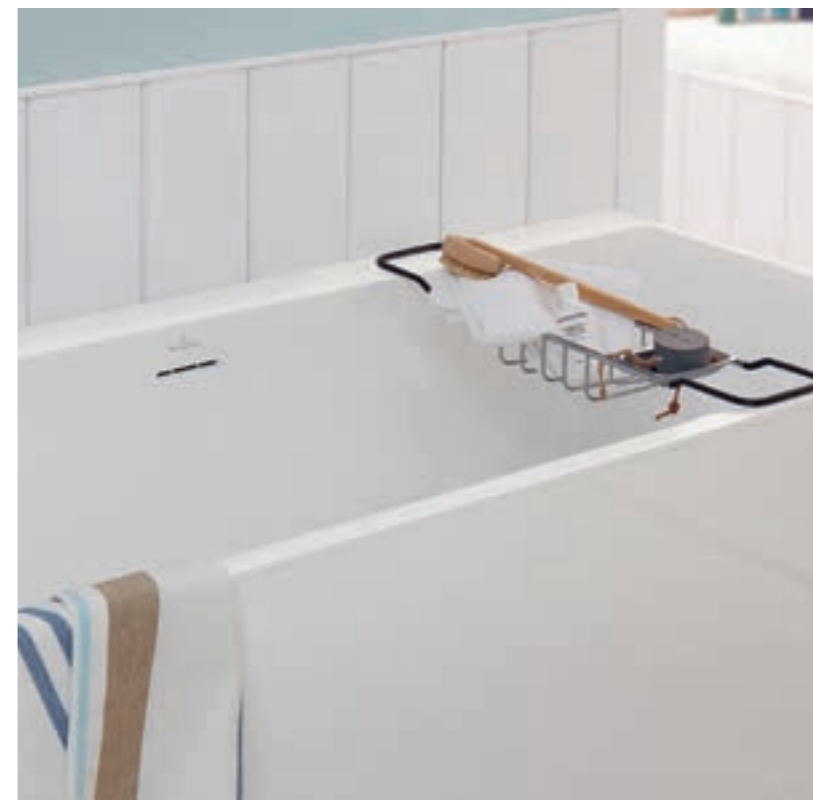

Bath

- Fills up quietly from below with SilentFlow
- Extra-wide overflow
- Only 1 cm high rim
- Gentle to the touch in Quaryl®

Treat yourself to a little me-time

Lay back and immerse yourself in the pleasures of this ergonomically shaped deep bath with its comfortable backrest.