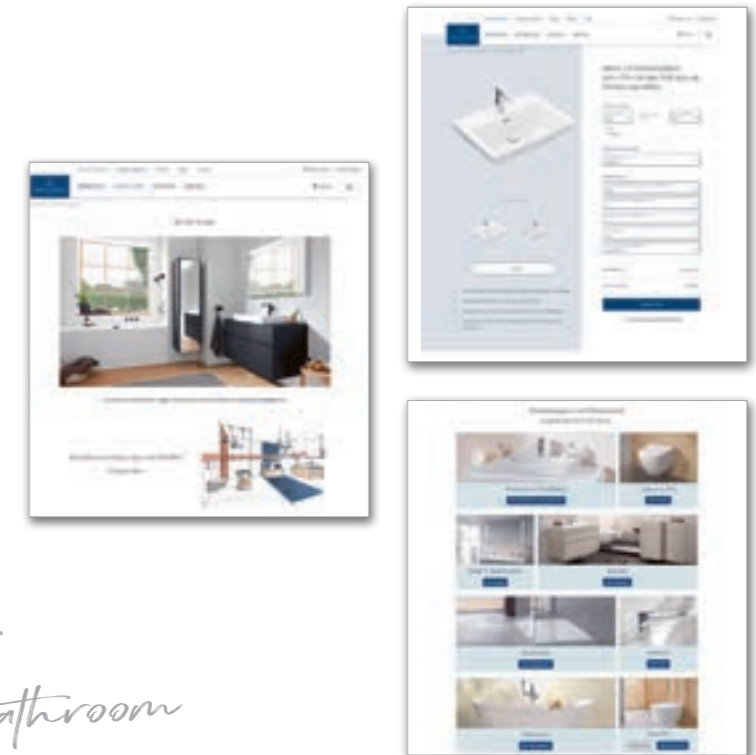

## STYLE FINDER

Need some help finding the right products? Use the Style Finder to define what you like - and we'll show you the appropriate collections.

[villeroyboch.com/stylefinder](http://villeroyboch.com/stylefinder)

## BATHROOM PLANNER

Turn your ideas into virtual reality with a 3D view of your new dream bathroom or create a professional floor plan.

[villeroyboch.com/bathroomplanner](http://villeroyboch.com/bathroomplanner)

## PRODUCT DATA

Want to know more about a product or check measurements? You'll find detailed information here.

[villeroyboch.com/products](http://villeroyboch.com/products)

*Design your dream bathroom*