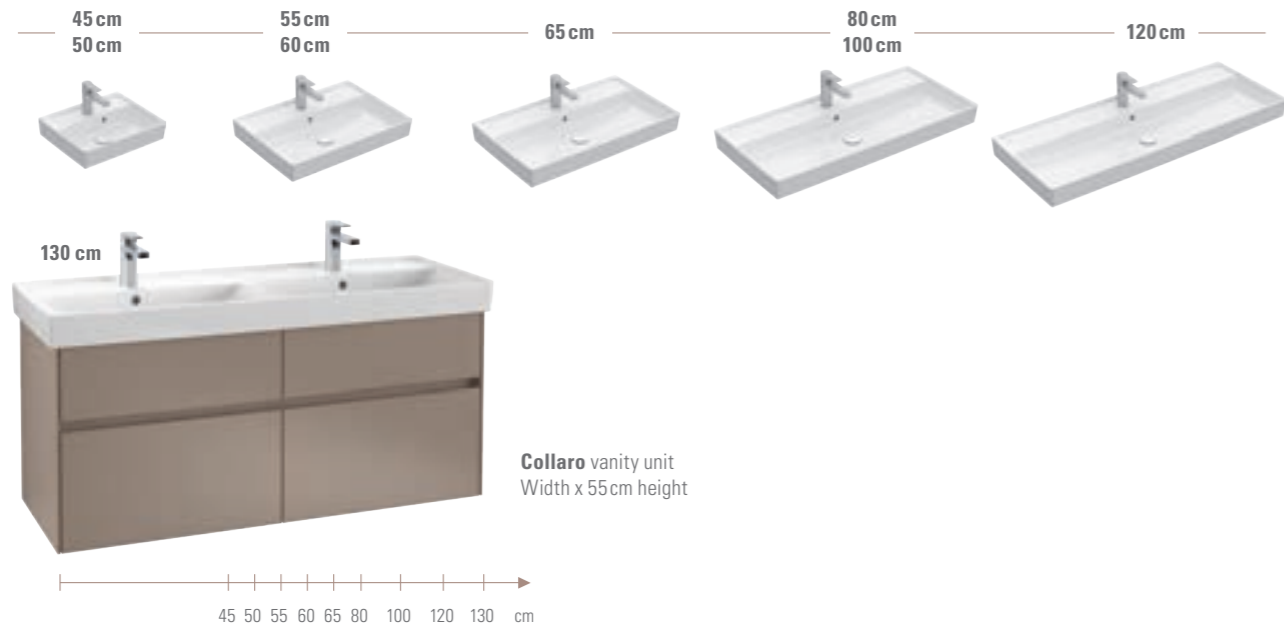

**Extreme precision**

The thin washbasin walls are made possible by the innovative material TitanCeram.

**COLLARO**  
Collection

- **Hallmark:** TitanCeram washbasins with designer edge
- **Variable:** in many shapes and sizes
- **Atmospheric:** handle strip with optional lighting
- **Striking:** the back-to-wall bath

**Titan**  
Ceram  
Villeroy & Boch

**Form with function**  
The offset designer edge defines the unique look of the washbasin and acts as a splashguard and protective rim.

VANITY WASHBASINS

SURFACE-MOUNTED WASHBASINS