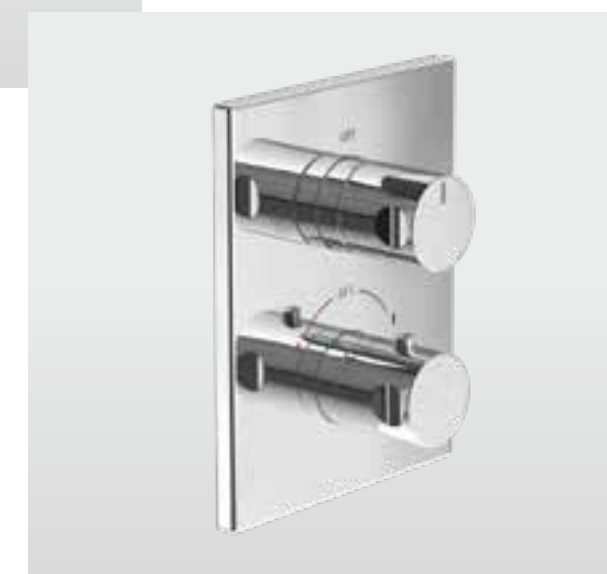

SAFE SHOWERING
Enjoy a constant water temperature while you shower. The elegant thermostat compensates pressure and temperature fluctuations and the scald-protection feature limits the water temperature to 38°C. Simply choose between 2 or 3 valves.