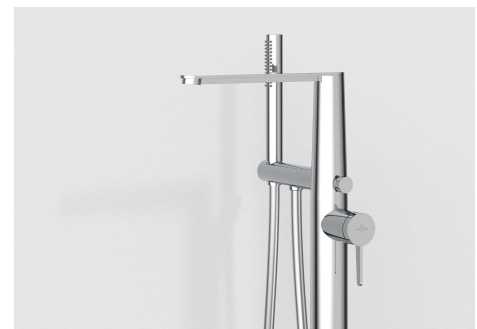

CONUM

An exceptional designer piece for the bathroom, with delicate and solid elements combining to produce a sculptural overall appearance. The conical style exudes a dynamic elegance that never ceases to fascinate and lends the bathroom a unique character. The precise and uncompromising design is matched by a quality of workmanship showcasing the highest premium standards.

Design and features

- + Combination of various exquisite design elements without parallel on the market
- + Gliding action avoids the need for a gap at the base of the lever ensuring premium design right down to the last detail
- + Laminar aerator provides a virtually splash-free jet of water
- + Laminar jet minimises aerosols for hygienic use of the tap fitting
- + Simple, modern installation without additional rosette
- + Can be combined with a broad range of premium ceramics collections
- + Design by Christian Haas

Range

- + 5 washbasin tap fittings
- + 1 bidet tap fitting
- + 2 in-wall bath and shower fittings
- + 2 in-wall thermostat bath and shower fittings
- + 3 bath fittings incl. free-standing bath fitting
- + Recommended collections: Finion, Memento 2.0, Antheus
- + 4 finishes available:

61 CHROME

76 BRUSHED
GOLD

64 BRUSHED
NICEKL MATT

K5 BLACK
MATT

Only available in specified countries