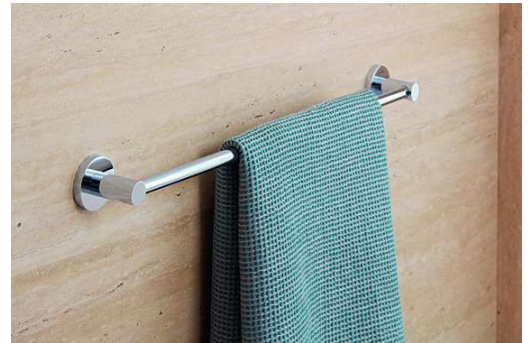

Elements Tender

The gentle line

Design and special features

- + Timeless, round design
- + Round forms combined with high-quality materials fit discreetly into any bathroom concept
- + Suitable for combination with all the Villeroy & Boch bathroom collections
- + Chrome-plated finish for an elegant look
- + 9 models cover all areas in the bathroom
- + No screws visible after installation

Range

- + 1 Towel holder
- + 1 towel ring
- + 1 soap dispenser
- + 1 tumbler
- + 2 towel hooks
- + 2 toilet paper holders
- + 1 toilet brush set

Colours

61 Chrome

Elements Striking

The striking line

Design and special features

- + Straight-lined, modern design provides for a succinct, elegant look
- + Rectangular shapes combined with high quality lend the bathroom a more exclusive character
- + Concealed screw fastening for a quality appearance
- + 4 different finishes for individual bathroom design
- + Suitable for combination with all the Villeroy & Boch bathroom collections

Range

- + 1 towel holder
- + 1 towel ring
- + 1 soap dispenser
- + 1 tumbler
- + 2 towel hooks
- + 2 toilet paper holders
- + 1 toilet brush set

Colours

61 Chrome

74 Brushed Nickel

76 Brushed Gold

K5 Black Matt