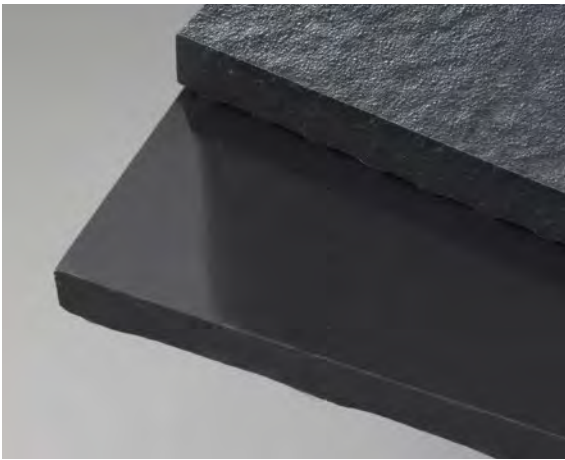

vilbostone

Feinsteinzeug · Porcelain stoneware

vilbostone Feinsteinzeug ermöglicht eine Vielzahl unterschiedlicher Oberflächen-Designs mit außergewöhnlichen Farb- und Glanzeffekten. Erhältlich ist vilbostone Feinsteinzeug als unglasiertes und glasiertes Material mit matten, polierten, anpolierten sowie reliefierten Oberflächen und mit unterschiedlichen Rutschhemmungen.

vilbostone porcelain stoneware permits a wealth of different surface designs featuring unusual colour and sheen effects. vilbostone porcelain stoneware is available both glazed and unglazed, with a matt, polished, rough-polished or relief surface finish and in various classes of slip resistance.