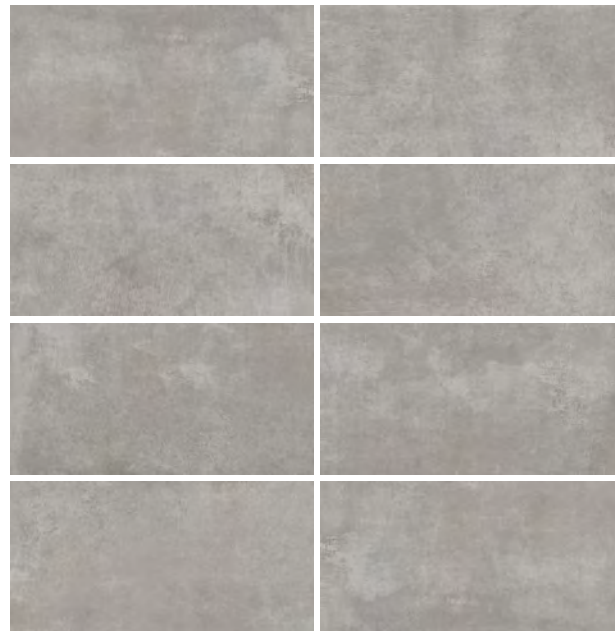

# ATLANTA

Variation chromatique | *Kleurwisseling*

60 x 120 cm | alabaster white

60 x 120 cm | sandy grey

60 x 120 cm | dark coffee

60 x 120 cm | foggy grey

60 x 120 cm | concrete grey

60 x 120 cm | night grey