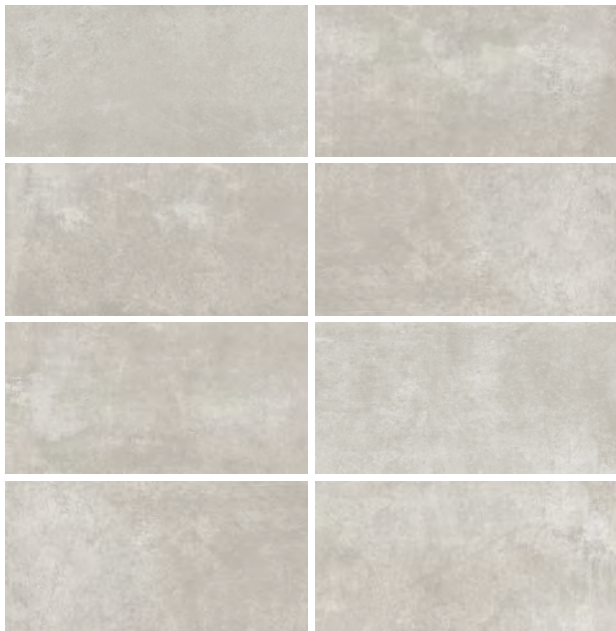

# ATLANTA

Variation chromatique | *Kleurwisseling*

60 x 120 cm | alabaster white

60 x 120 cm | sandy grey

60 x 120 cm | dark coffee

60 x 120 cm | foggy grey

60 x 120 cm | concrete grey

60 x 120 cm | night grey