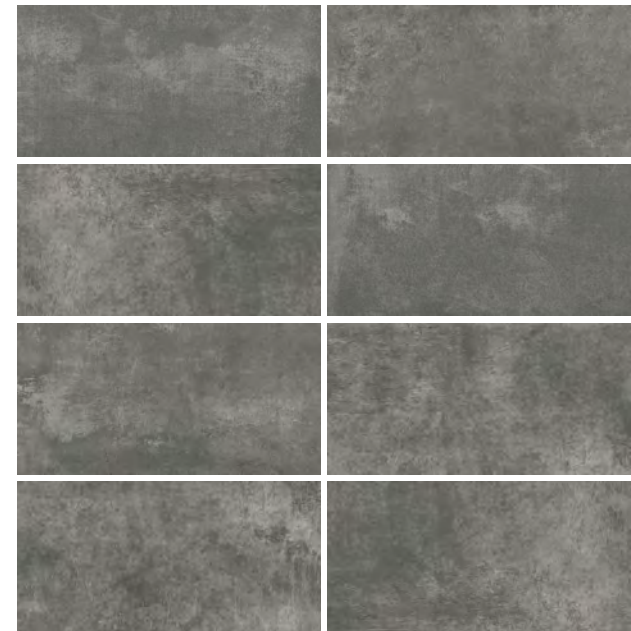

# ATLANTA

Variation chromatique | *Kleurwisseling*

60 x 120 cm | alabaster white

60 x 120 cm | sandy grey

60 x 120 cm | dark coffee

60 x 120 cm | foggy grey

60 x 120 cm | concrete grey

60 x 120 cm | night grey