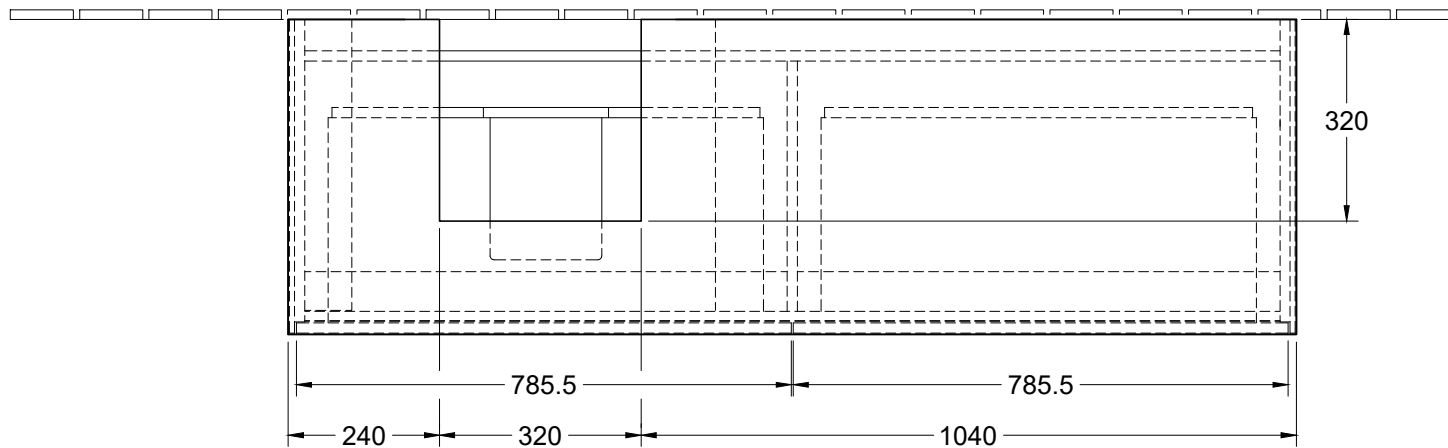

N \perp L
 220 - 240V

Collaro C10500XX / C105B0XX		 Villeroy & Boch 1748
V01 / 27.08.2022	1:12	