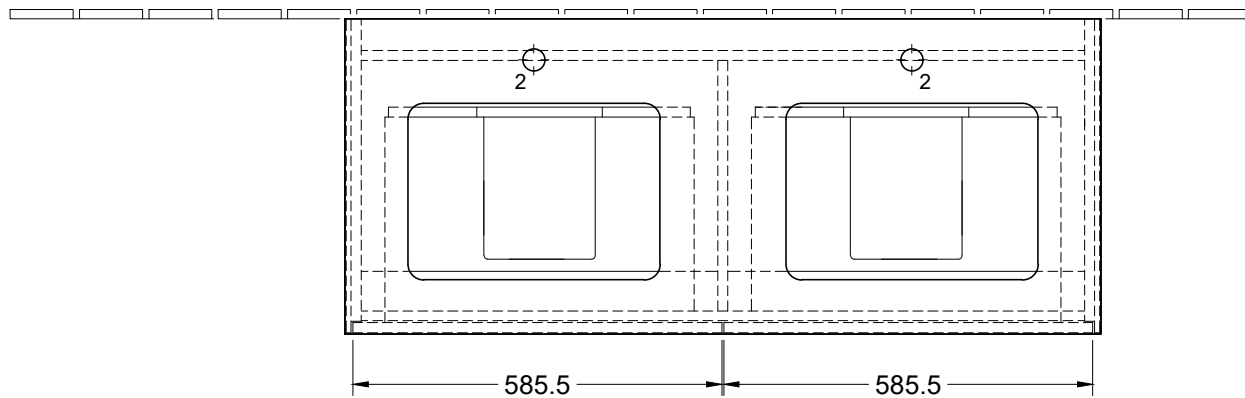

N \perp L
 220 - 240V

Collaro C11500XX / C115B0XX		 Villeroy & Boch 1748
V01 / 27.08.2022	1:12	