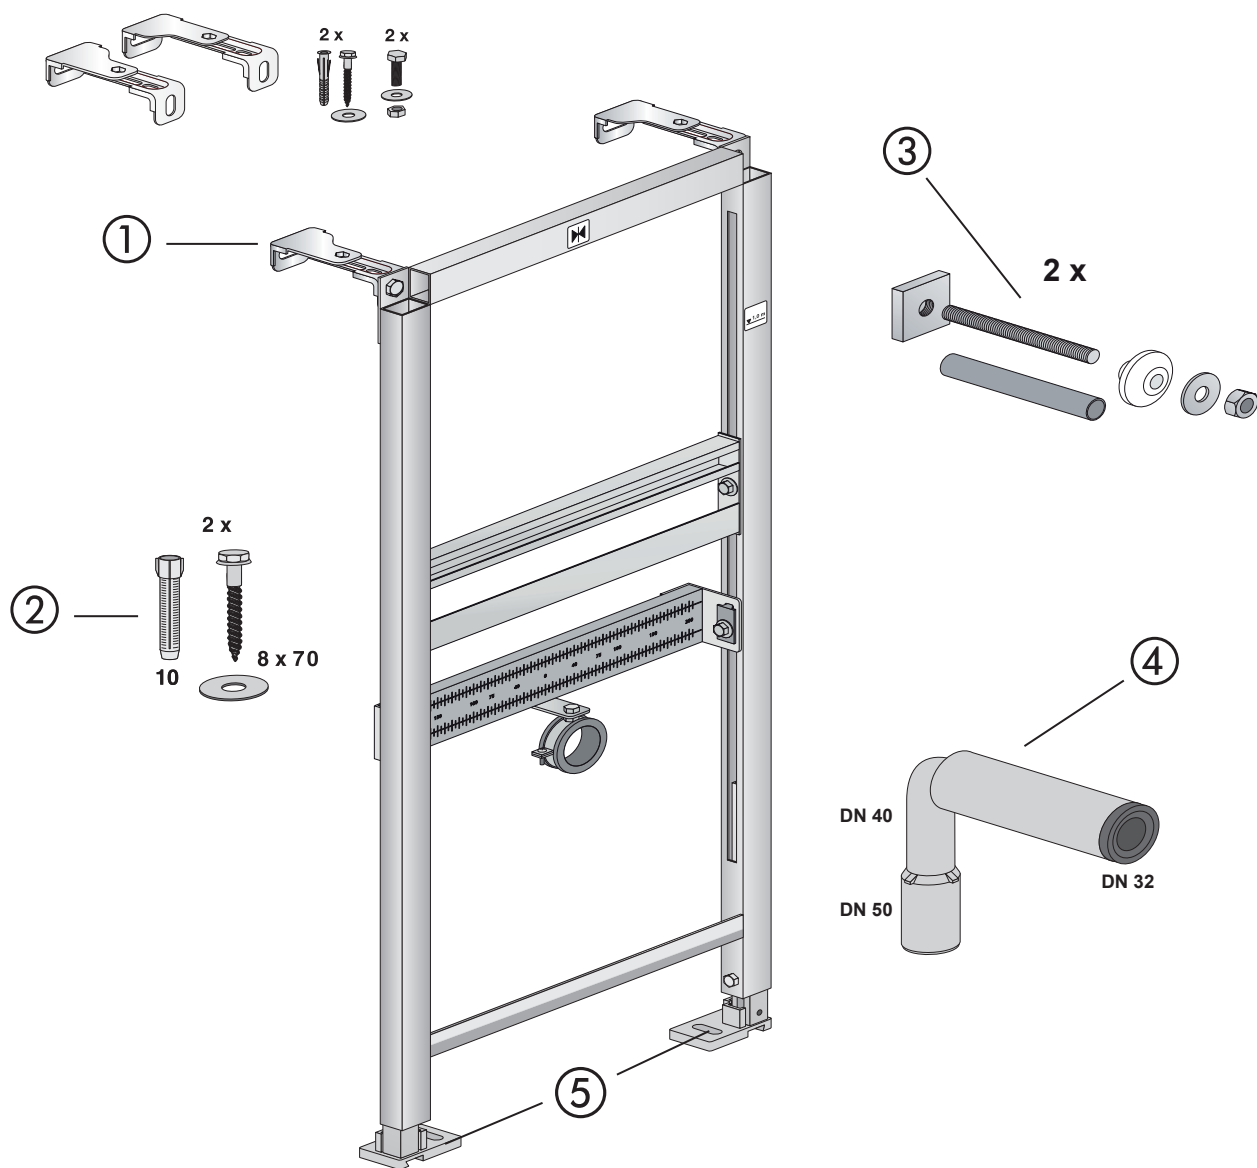

ViConnect

Washbasin element install. height 112 cm (12 cm) - 92214900

No.	Name	article number
1	ViConnect Wall brackets	9221 11 00
2	ViConnect Fastening set	9221 75 00
3	ViConnect Washbasin fastening set	9221 84 00
4	ViConnect Waste outlet bend for wash basin	9221 83 00
5	ViConnect foot plates (1 pair)	9217 36 00