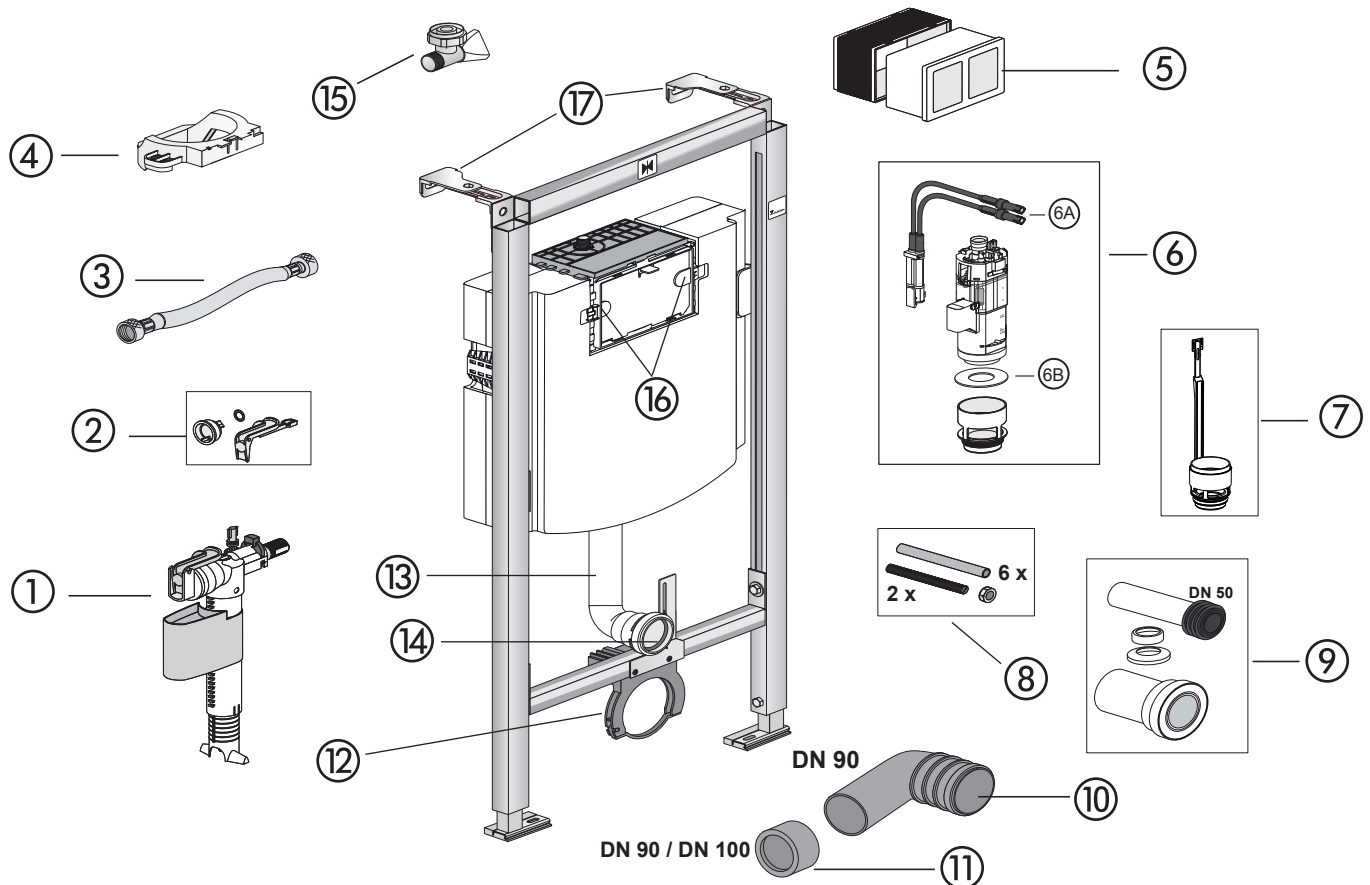

ViConnect Kids element install. height 112 cm (12 cm) - 92215400

No.	Name	article number
1	ViConnect Fill valve	8L07 33 00
2	ViConnect Set of seals	9224 89 00
3	ViConnect Flexible hose	9224 92 00 for CC 121 9223 47 00 for CC 122
4	ViConnect Positioning device	9224 93 00 for CC 121 9223 46 00 for CC 122
5	ViConnect Protection box	9224 94 00
6	ViConnect Flush valve	8L07 34 00
6A	ViConnect Cable box for flush valve	9224 95 00
6B	ViConnect Sealing ring	9221 08 00
7	ViConnect Bottom part with adjustable flush reducer	9217 34 00
8	ViConnect WC fastenings M12	9224 96 00
9	ViConnect Universal WC connection set, DN 90 white	9221 78 00
10	ViConnect WC connecting bend 90°, DN90	9221 81 00
11	ViConnect Reducing sleeve DN 90/DN 100	9220 11 00
12	ViConnect Pipe support clip	9224 98 00
13	ViConnect Flush pipe with lip seal	9223 59 00
14	ViConnect Lip seal for flush pipe	9223 61 00
15	ViConnect Angle valve R 1/2"	9223 92 00 for CC 121 9217 37 00 for CC 122
16	ViConnect Clip	9223 08 00 for CC 121 9223 45 00 for CC 122
17	ViConnect Wall brackets	9221 11 00