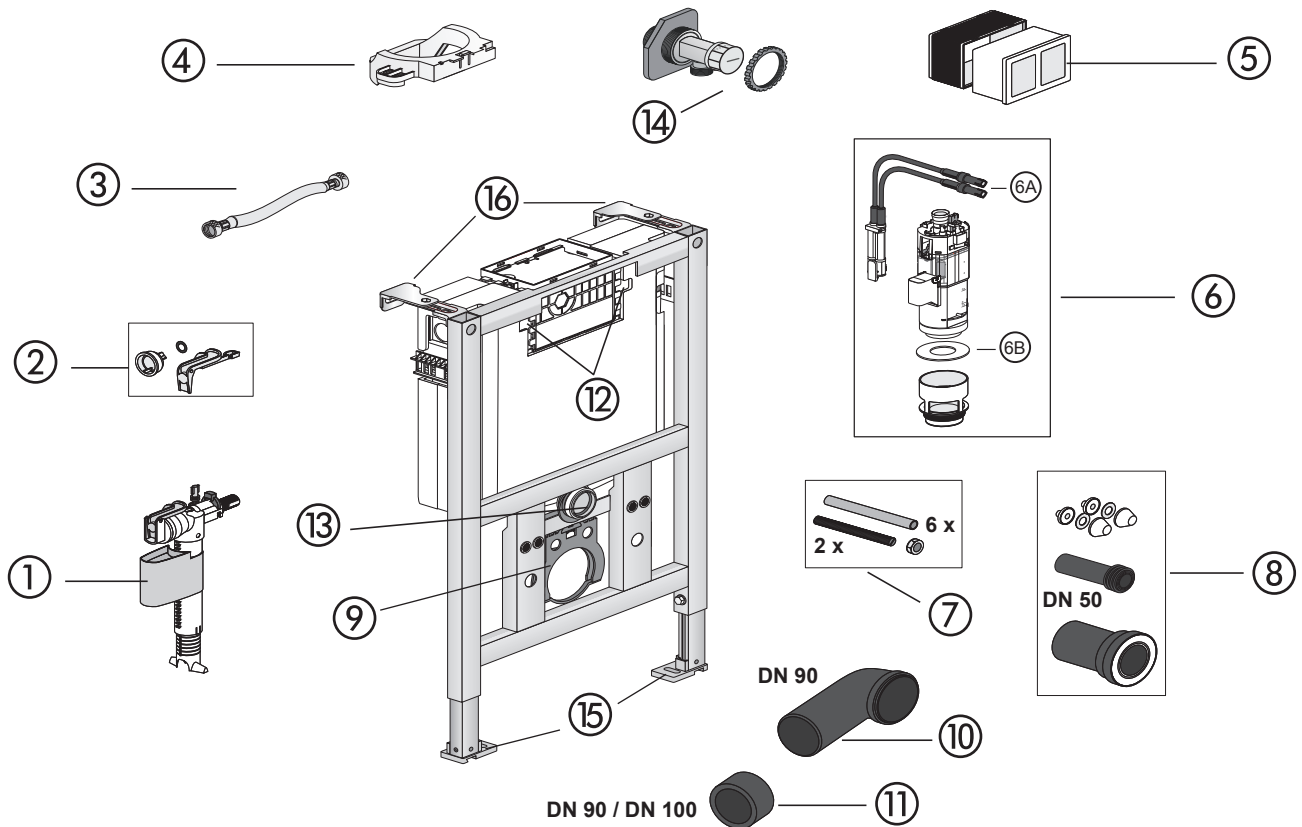

ViConnect WC element install. height 82 cm - 92247500

No.	Name	article number
1	ViConnect Fill valve	8L07 33 00
2	ViConnect Set of seals	9224 89 00
3	ViConnect Flexible hose	9208 54 00 for CC 150 9223 47 00 for CC 122
4	ViConnect Positioning device	9218 00 00 for CC 150 9223 46 00 for CC 122
5	ViConnect Protection box	9224 94 00
6	ViConnect Flush valve	8L07 34 00
6A	ViConnect Cable box for flush valve	9224 95 00
6B	ViConnect Sealing ring	9221 08 00
7	ViConnect WC fastenings M12	9224 96 00
8	ViConnect WC connection kit DN 90	9224 97 00
9	ViConnect Pipe support clip	9224 98 00
10	ViConnect WC connecting bend 90°, DN 90	9217 35 00
11	ViConnect Reducing sleeve DN 90/DN 100	9220 11 00
12	ViConnect Clip	9223 08 00 for CC 150 9223 45 00 for CC 122
13	ViConnect Lip seal for flush pipe	9223 61 00
14	ViConnect Angle valve R ½"	9208 77 00 for CC 150 9223 38 00 for CC 122
15	ViConnect foot plates (1 pair)	9217 36 00
16	ViConnect Wall brackets	9221 11 00