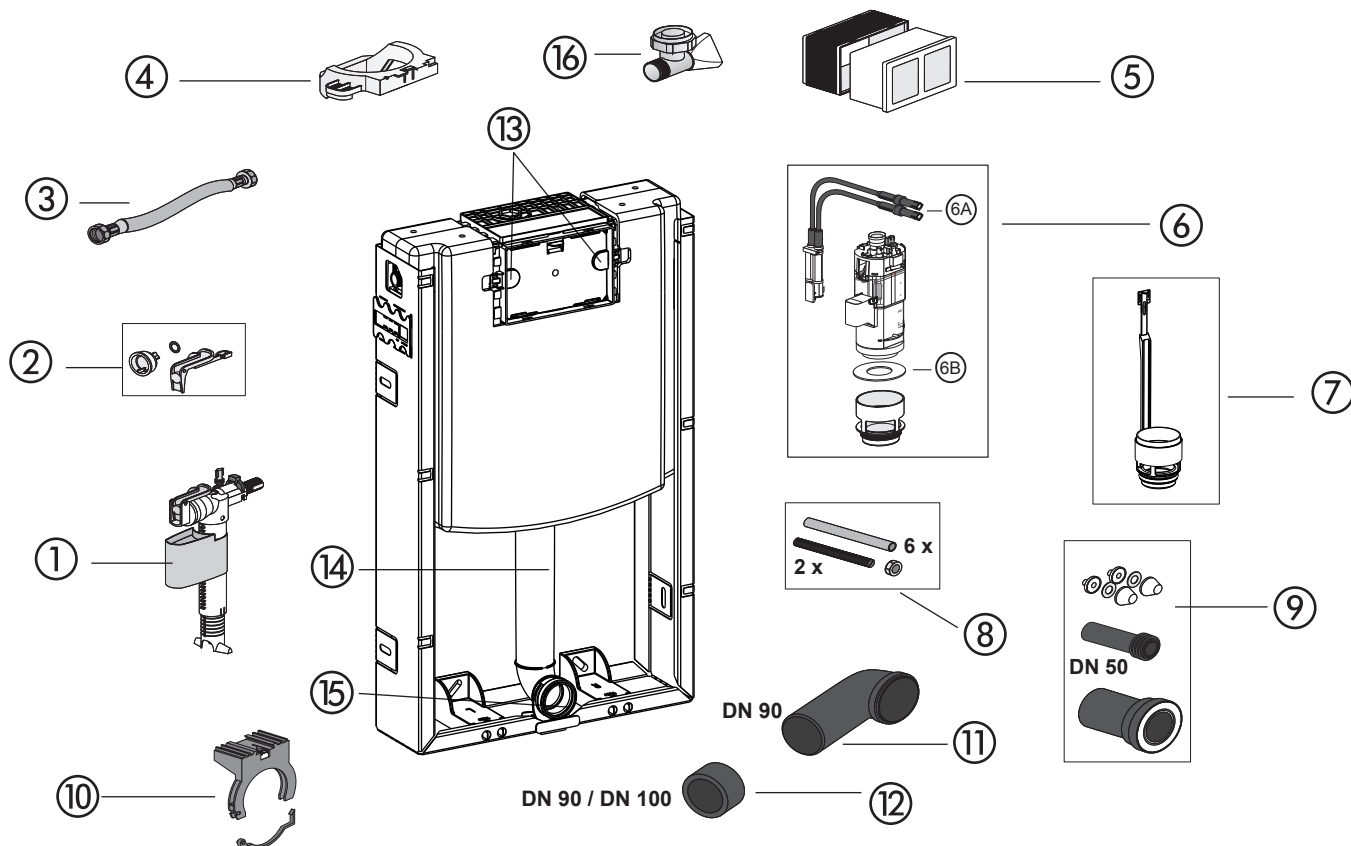

# ViConnect Concealed WC module (12cm) - 92247900

No.	Name	article number
1	ViConnect Fill valve	8L07 33 00
2	ViConnect Set of seals	9224 89 00
3	ViConnect Flexible hose	9223 47 00
4	ViConnect Positioning device	9224 93 00 <i>for CC 121</i> 9223 46 00 <i>for CC 122</i>
5	ViConnect Protection box	9224 94 00
6	ViConnect Flush valve	8L07 34 00
6A	ViConnect Cable box for flush valve	9224 95 00
6B	ViConnect Sealing ring	9221 08 00
7	ViConnect Bottom part with adjustable flush reducer	9217 34 00
8	ViConnect WC fastenings M12	9224 96 00
9	ViConnect WCconnection kit DN 90	9224 97 00
10	ViConnect Pipe support clip for WC element	9224 98 00
11	ViConnect WC connecting bend 90°, DN 90	9224 99 00
12	ViConnect Reducing sleeve DN 90/DN 100	9220 11 00
13	ViConnect Clip	9223 08 00 <i>for CC 121</i> 9223 45 00 <i>for CC 122</i>
14	ViConnect Flush pipe with lip seal	9223 59 00
15	ViConnect Lip seal for flush pipe	9223 61 00
16	ViConnect Angle valve R 1/2"	9223 38 00