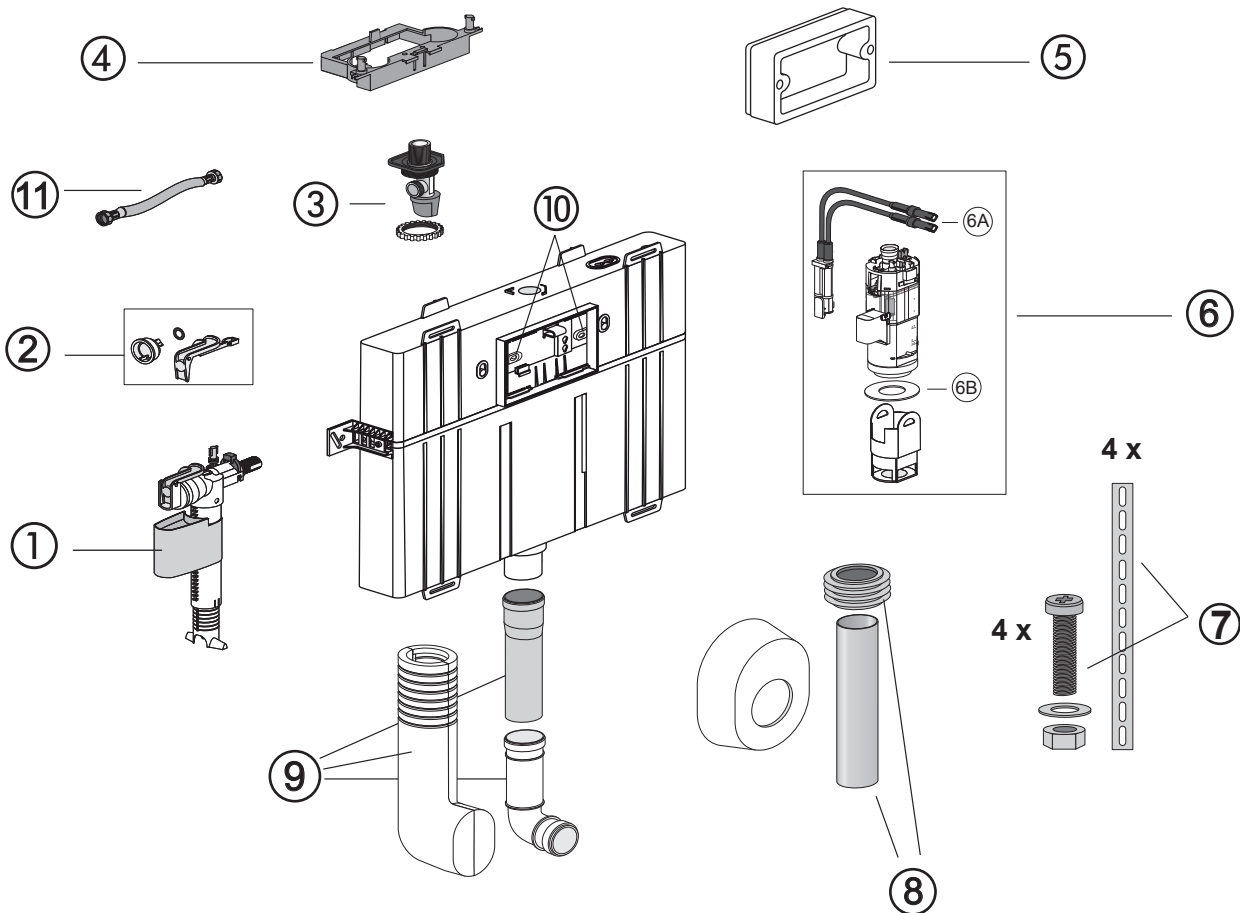

ViConnect Concealed cistern (8cm) - 92248200

No.	Name	article number
1	ViConnect Fill valve	8L07 33 00
2	ViConnect Set of seals	9224 89 00
3	ViConnect Angle valve R ½"	9223 38 00
4	ViConnect Positioning device	9221 00 00
5	ViConnect Protection box	9221 01 00
6	ViConnect Flush valve	8L11 34 00
6A	ViConnect Cable box for flush valve	9224 95 00
6B	ViConnect Sealing ring	9221 07 00
7	ViConnect Fastening set	9221 04 00
8	ViConnect WC connecting kit for floor standing WC, white	9224 97 00
9	ViConnect Adjustable flush pipe with cladding	9221 03 00
10	ViConnect Clip	9223 08 00
11	ViConnect Flexible hose	9223 47 00