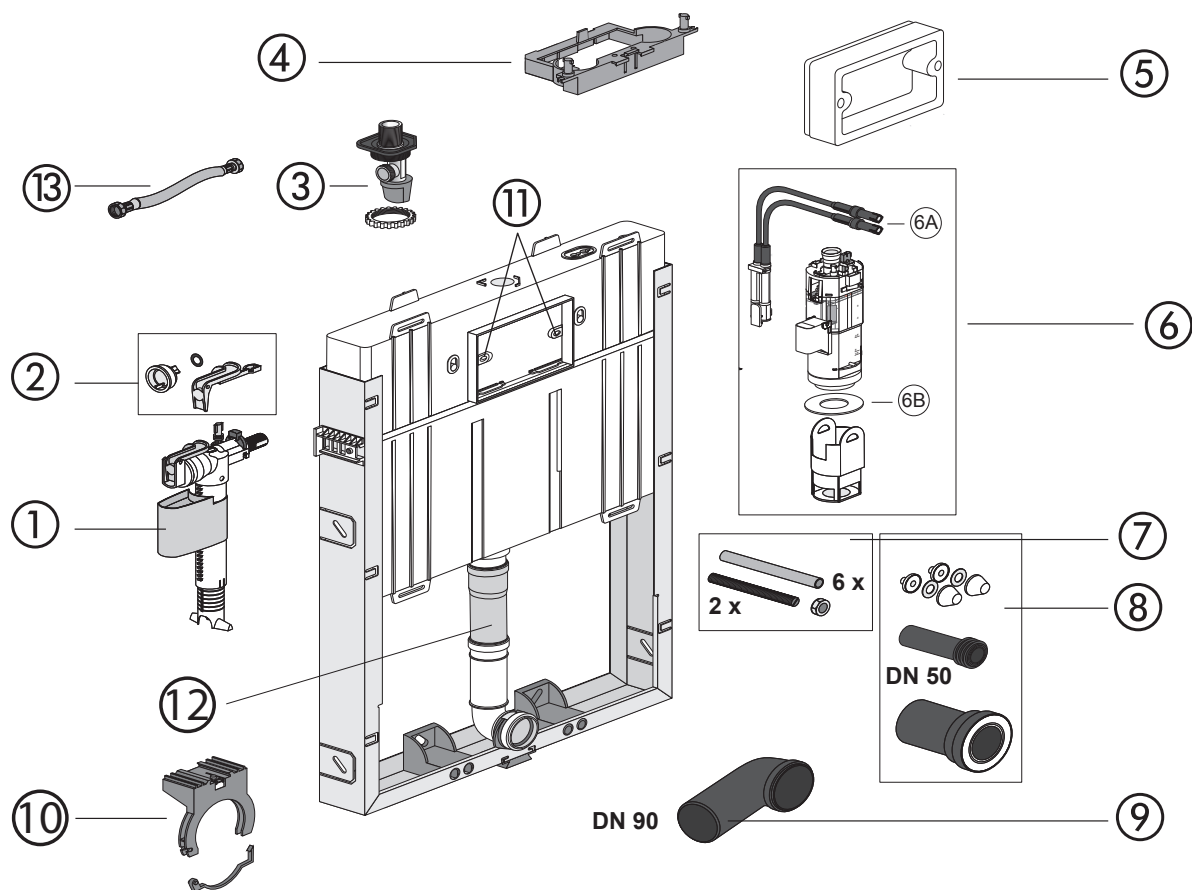

# ViConnect Concealed WC module install. height 112 cm (8cm) - 92248400

No.	Name	article number
1	ViConnect Fill valve	8L07 33 00
2	ViConnect Set of seals	9224 89 00
3	ViConnect Angle valve R ½"	9223 38 00
4	ViConnect Positioning device	9221 00 00
5	ViConnect Protection box	9221 01 00
6	ViConnect Flush valve	8L11 34 00
6A	ViConnect Cable box for flush valve	9224 95 00
6B	ViConnect Sealing ring	9221 07 00
7	ViConnect WC fastenings M12	9224 96 00
8	ViConnect WC connection kit DN 90	9224 97 00
9	ViConnect WC connecting bend 90°, DN 90	9224 99 00
10	ViConnect Pipe support clip for WC element	9224 98 00
11	ViConnect Clip	9223 08 00
12	ViConnect Adjustable flush pipe with cladding	9221 03 00
13	ViConnect Flexible hose	9223 47 00