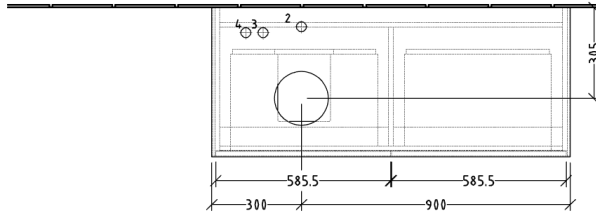

1	2	3	4	H2	A1
Architectura	5A25 45/46	X	X	X	X	1070	620
Artis	4179 43	X	X	X	X	1045	645
Artis	4172 58	X	X	X	X	1045	645
Artis	4178 41	X	X	X	X	1045	645
Collaro	4A19 40	X	X	X	X	1060	650
Collaro	4A21 38	X	X	X	X	1060	650
Collaro	4A19 56	X	X	X	X	1060	650
Collaro	4A20 56	X	X	X	X	1060	650
Loop&Friends	4A45 00/01	X	X	X	X	1035	615
Loop&Friends	4A46 00/01	X	X	X	X	1035	615
Loop&Friends	4A47 00/01	X	X	X	X	1035	615
Loop&Friends	4A49 00/01	X	X	X	X	1035	615
Artlao	4A7240	X	X	X	X	1035	620
Artlao	4A7351	X	X	X	X	1035	620

Collaro
C04200_C042B0

V03 / 16.02.2024