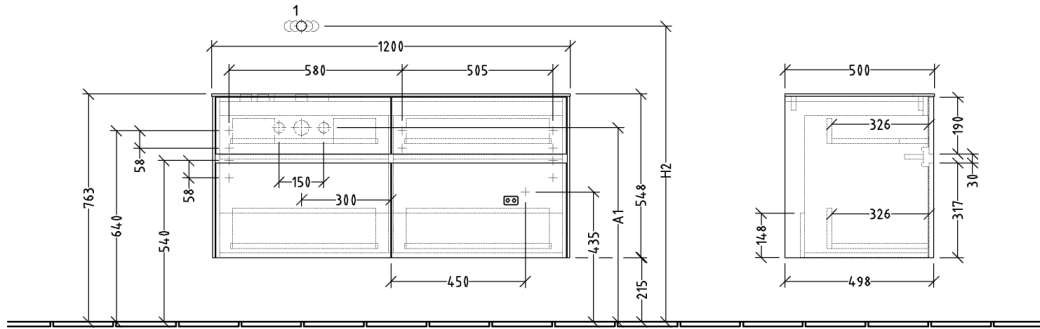

TECHNICAL DRAWINGS

C042B0DH

N L
220 - 240 V