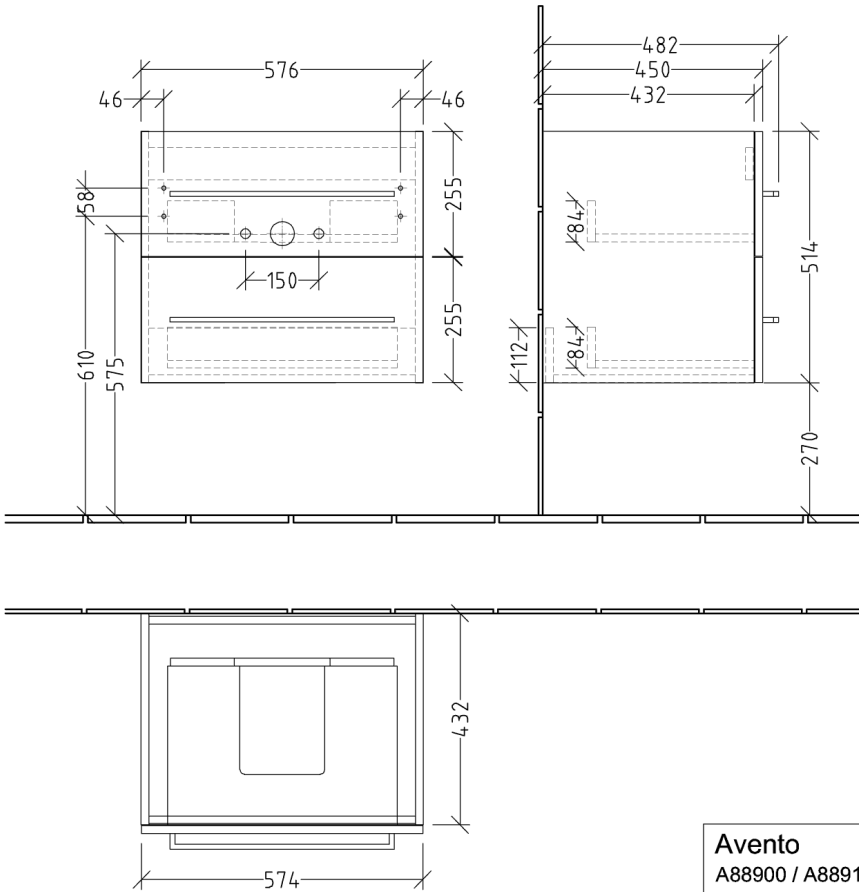

TECHNICAL DRAWINGS

A88900VE

Avento A88900 / A88910	
V02 / 21.11.2023	Villeroy & Boch 1748