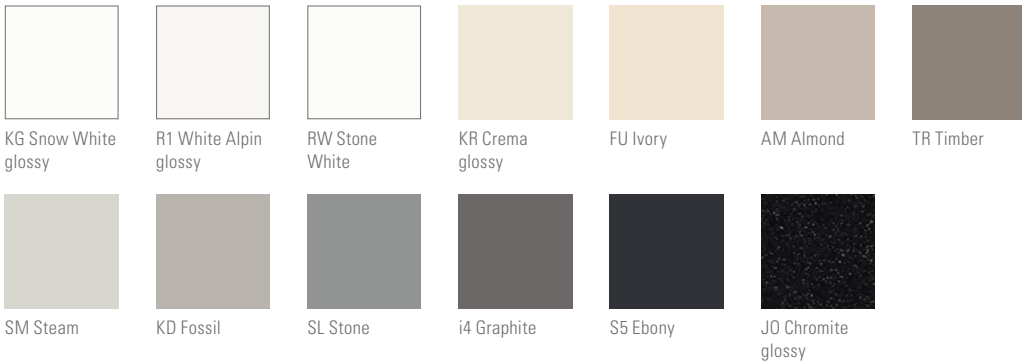

CORNER SINKS Colours