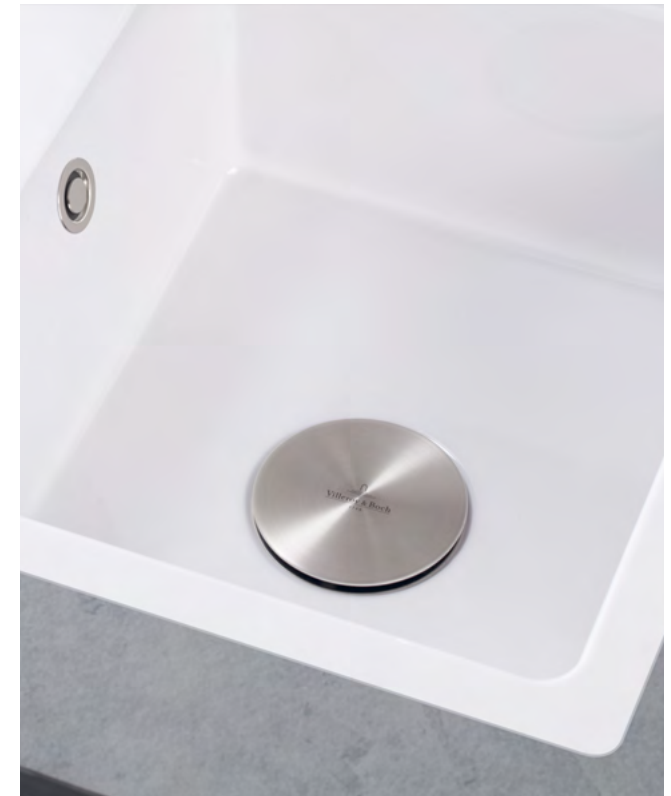

Draining rack in brushed aluminium. Diverse uses as draining board and surface protection.

Square and round pop-up wastes. Designed to match your tap fittings and available in both a matt and high-gloss finish.

Stainless-steel **salad basket**. Practical protection when doing the dishes.

Wire basket and bowl made of stainless steel. Accessories that complement each other perfectly.

ACCESSORIES

Stylish right down to the last detail

Soap dispenser in stainless steel. Perfectly matched to the design and finish of our tap fittings.

Soap dispenser made of stainless steel. Elegant look to match many tap fitting and sinks.

Outlet cover made of stainless steel. Suitable for all Villeroy & Boch sinks, dishwasher-safe.