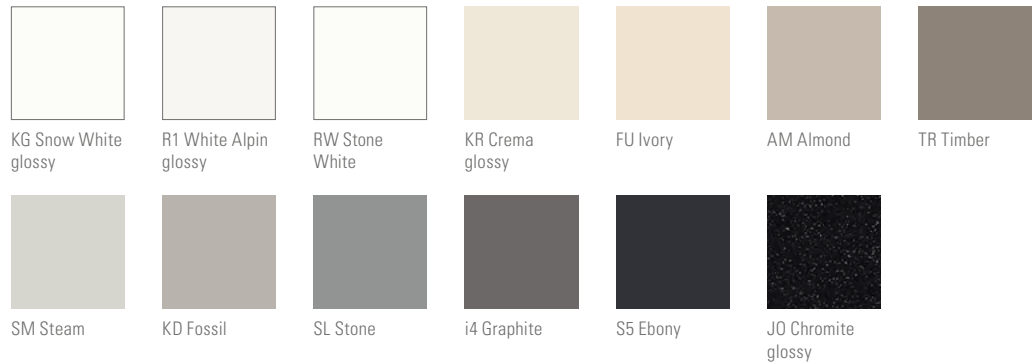

villeroyboch.com/monumentum-kitchen

MONUMENTUM Colours

SILUET

The beauty of fine forms

Siluet offers a winning combination of sensuous and delicate lines made possible by the new ceramic material TitanCeram. The supporting rim is extremely slim, the corners have very narrow radii and the inside of the sink features straight lines. So Siluet highlights a simple, minimalist furnishing style and looks particularly good in modern kitchens; both as a countertop variant and flush-mounted.