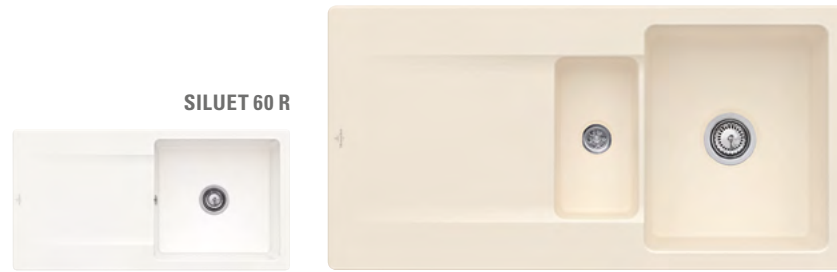

SILUET 45

SILUET FORMS & COLOURS

SILUET 60 R