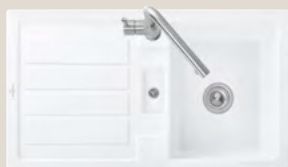

Basin, left

Basin, right

Basin, reversible

UNDERSINK CABINET 50 CM WIDE

ARCHITECTURA 50

86 x 51 cm
Art. no. 3350

FLAVIA 50

90 x 51 cm
Art. no. 3305