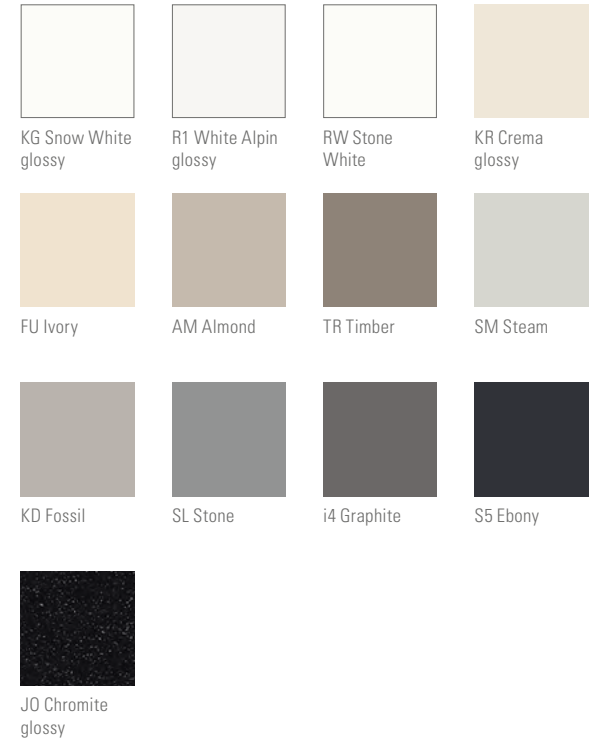

SUBWAY Colours