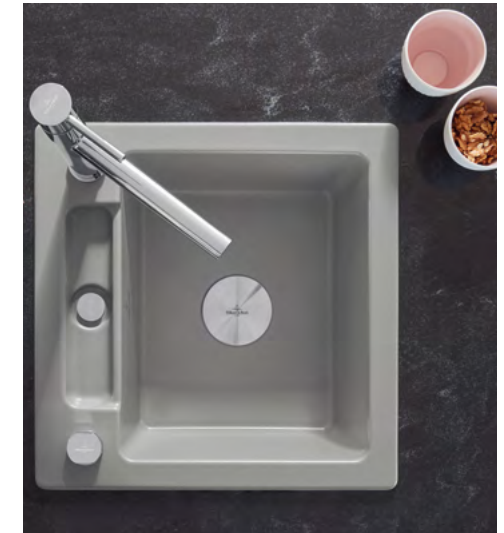

Kitchen sinks are subject to considerable stress because contact with acidic foods, sharp kitchen implements and hot pans is part and parcel of everyday life. This makes the quality of the material all the more important. With a ceramic sink from Villeroy&Boch, you benefit from 270 years of experience, revolutionary production techniques and 100% natural raw materials. For maximum comfort, minimum maintenance and unparalleled durability.

villeroyboch.com/ceramicproperties

SCRATCH- AND KNIFE-RESISTANT

The high-quality surface is so robust that even knives hardly leave a trace.

ACID-RESISTANT

Our ceramic easily withstands contact with acidic foods or household cleaning agents.

STAIN-PROOF

Food and drinks don't leave any trace on the surface of our ceramic sinks.

LIGHTFAST IN EACH COLOUR

Even after long-term exposure to direct sunlight, our ceramic colours stay as vivid as on the very first day.