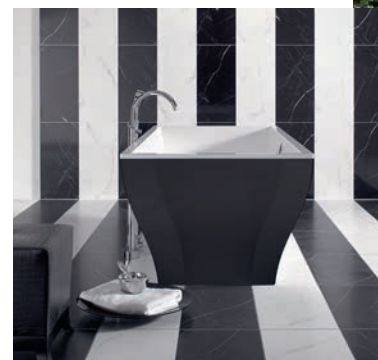

STYLISH CONTRAST
The unique BiColour scheme lends the baths an original look.