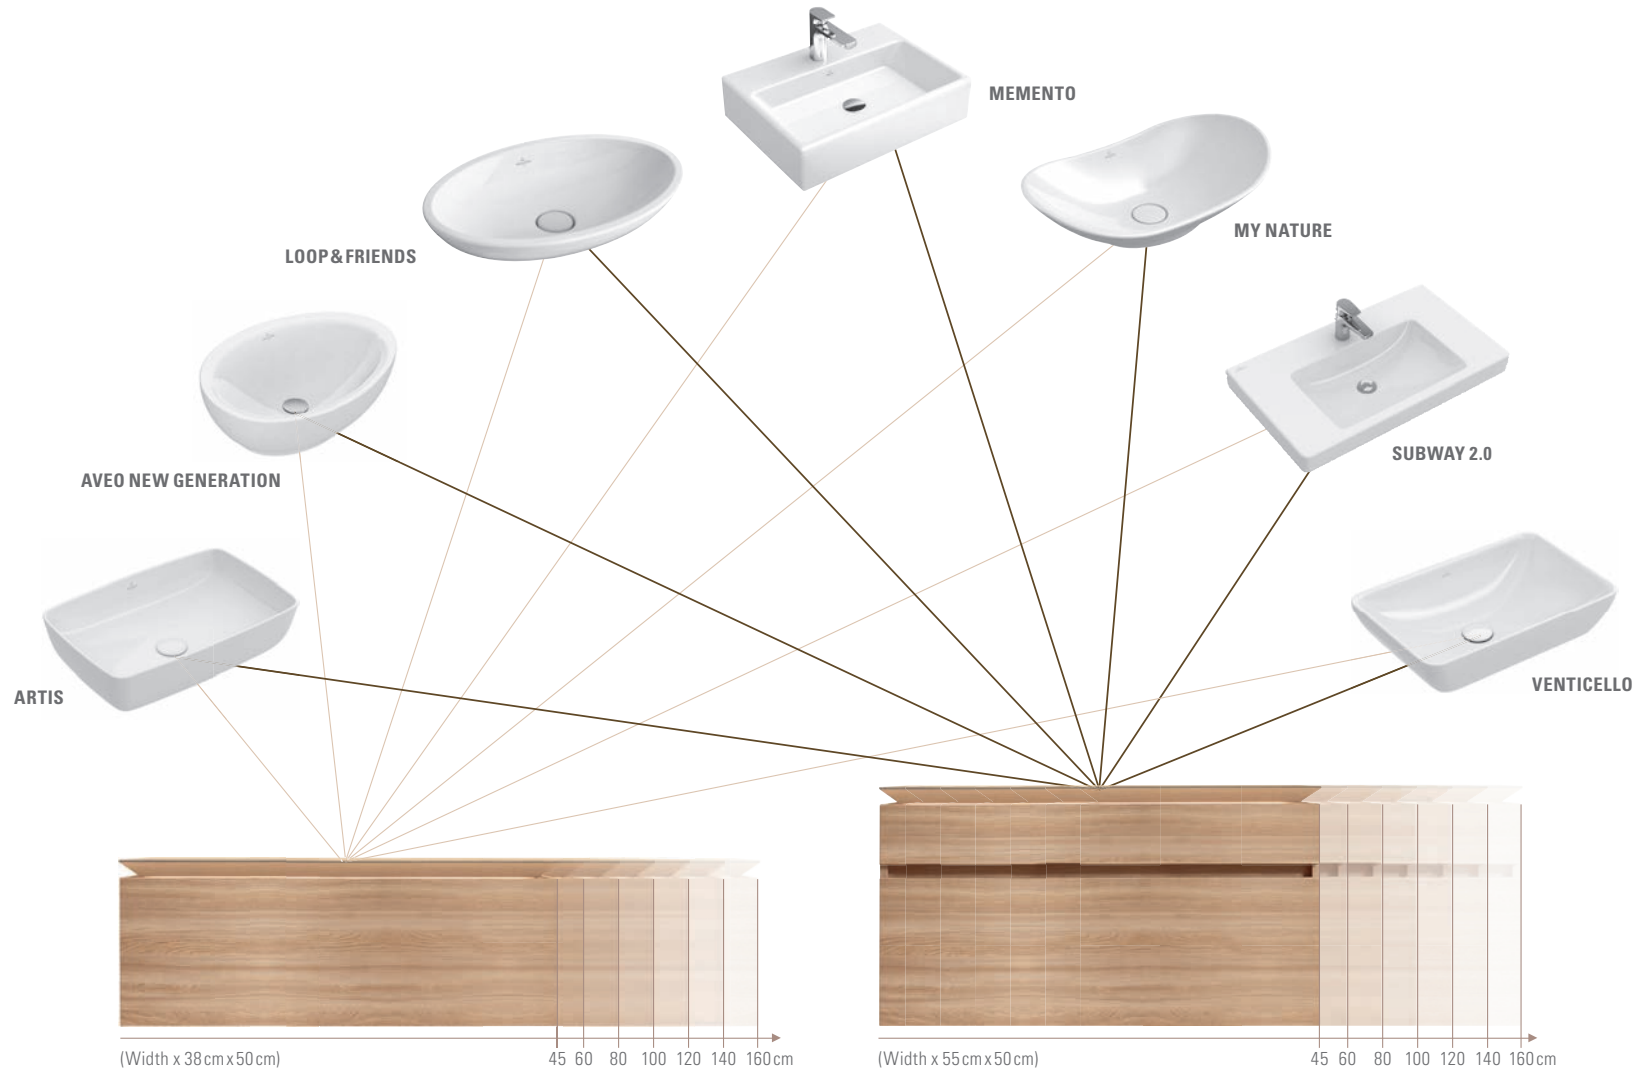

THE LEGATO VANITY UNITS

Setting the scene for your washbasin