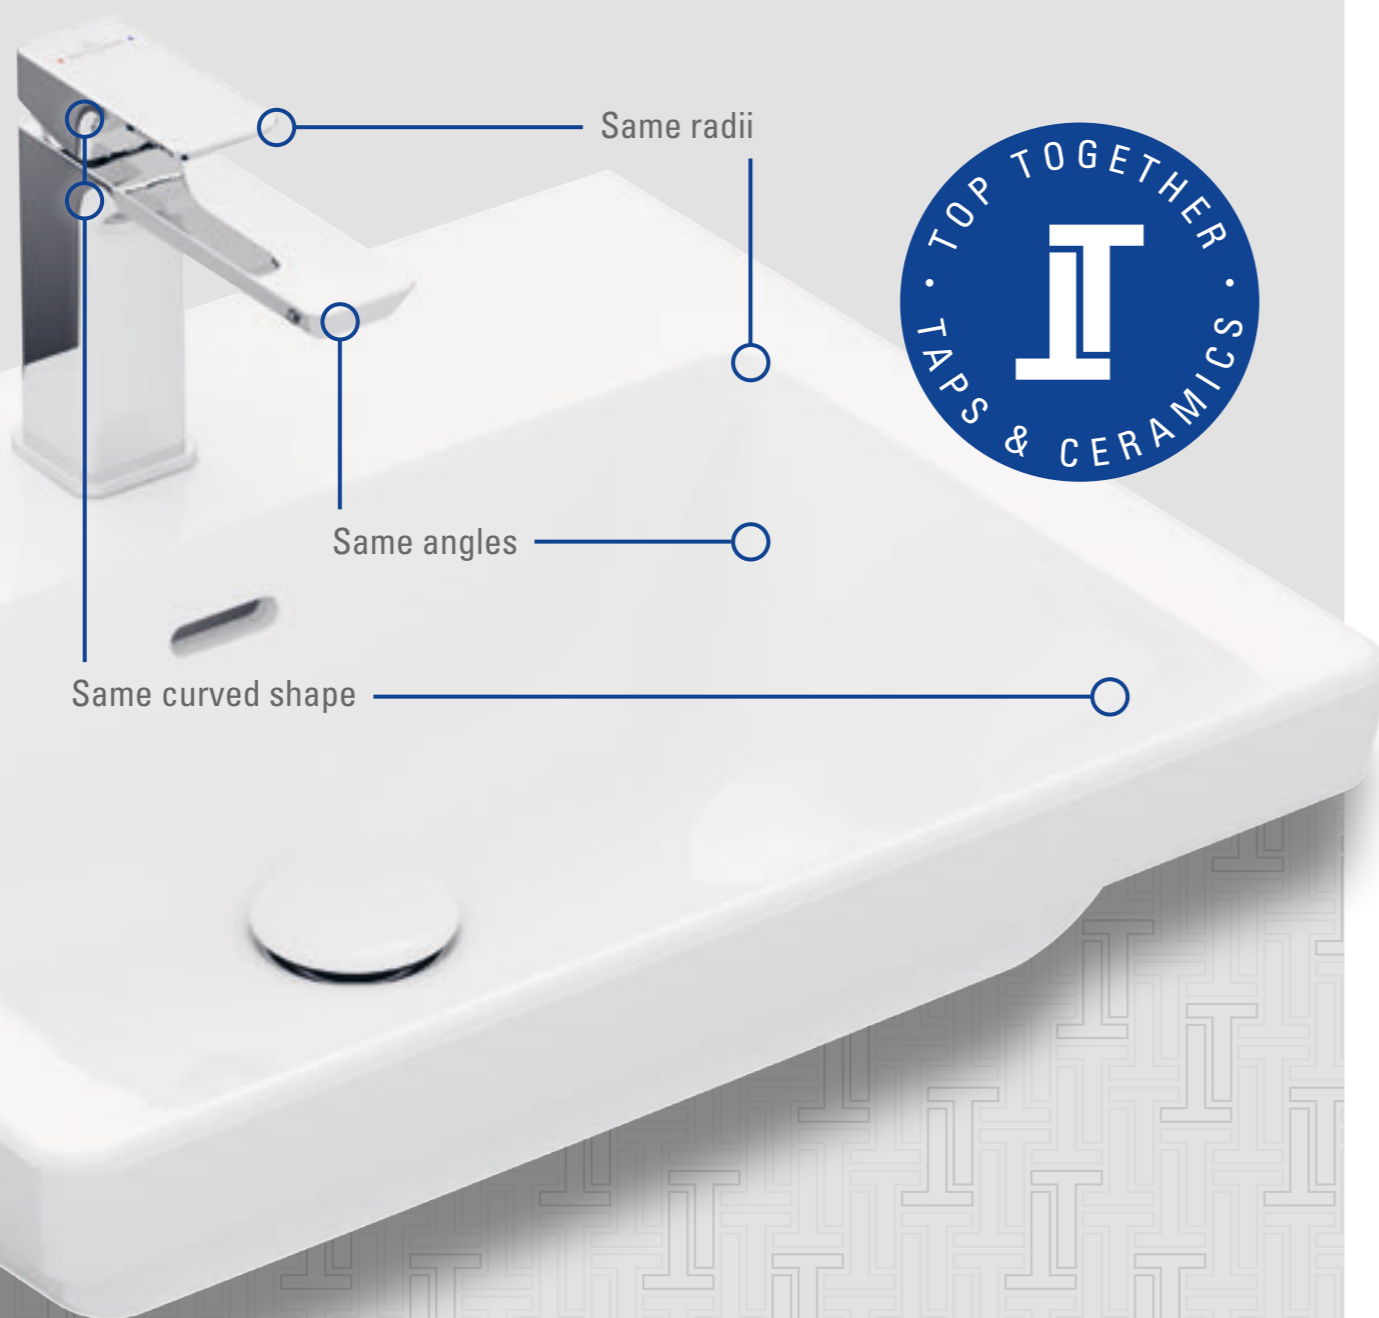

A Villeroy & Boch bathroom reflects taste and style. It stands for durable quality and reliable functionality. Down to the smallest detail.

To offer your customers an absolutely high-quality bathroom installation, you can rely on Villeroy & Boch when it comes to selecting and recommending taps too. We are presenting a new range of taps, the first produced by our company: ideally coordinating with our bathroom collections, easy to install and in uncompromisingly high quality. Our Top Together label shows you immediately which Villeroy & Boch bathroom ceramics the taps coordinate with particularly well.

IMPRESSIVE QUALITY

With Villeroy & Boch, you can be sure of making the right choice in every respect for taps too:

- Consumers perceive Villeroy & Boch as the quality brand for the entire bathroom
- Consumer readiness to invest in Villeroy & Boch products
- All components for bathroom planning and installation from a single source
- Professional support for installers
- High-quality and durable components from European market leaders
- Regular and strict quality controls
- Guaranteed compatibility of bathroom ceramics and taps in terms of design and functionality

TOP TOGETHER

DESIGN AND FUNCTION IN PERFECT HARMONY

For an exceptionally harmonious look and optimum functionality, we ensure perfect coordination of taps and bathroom ceramics. We call this **Top Together**. This means, for example, that the angles, radii and curves of the taps are precisely tailored to those of the ceramics.