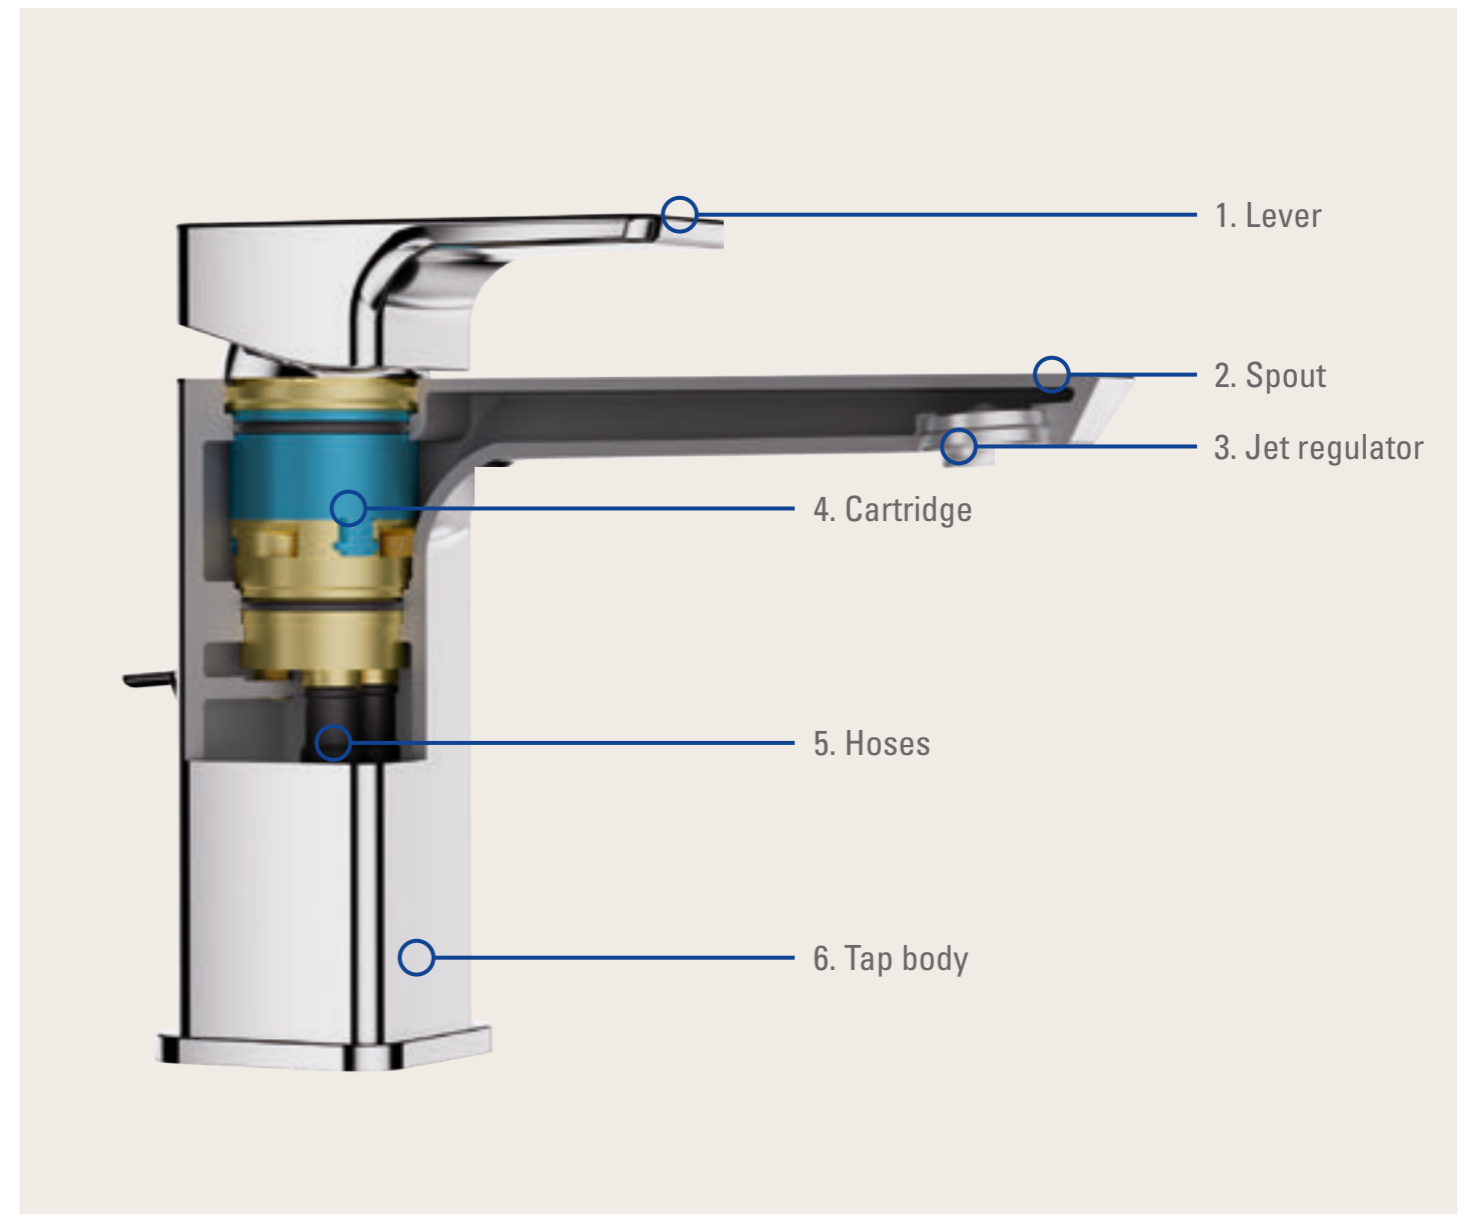

● Main collection / Top Together ○ Compatible collection

NEW TAPS, TRIED-AND-TESTED QUALITY

TRUST EXPERIENCE AND QUALITY

Villeroy & Boch is a guarantee of excellent quality and impressive design. For 275 years.

From selection of materials to workmanship or absolutely precise dimensions, we follow an uncompromising approach. This philosophy naturally applies to our taps too. Developed and tested in Germany, they impress across the board with their functionality, durability and efficient use of water.

MADE TO EXCEED EXPECTATIONS

Our taps meet strict European standards and have been tested under the toughest conditions for the highest demands:

- We test our taps at 25 bar
- Villeroy & Boch taps meet the requirements of the German Federal Environment Agency
- Quality requirements meet all standards for maximum durability
- Made from high-quality components from European market leaders that meet all European water regulation standards