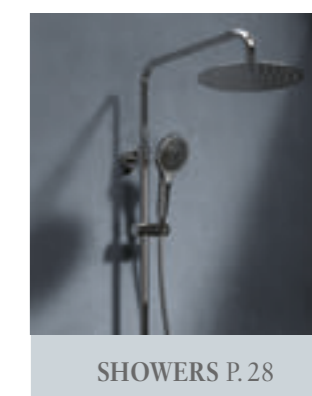

THE NEW TAPS AT A GLANCE