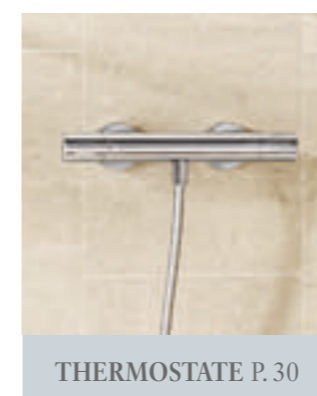

THE NEW TAPS AT A GLANCE