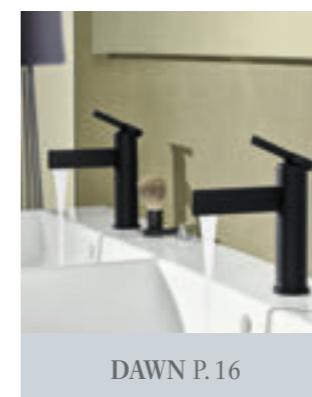

THE NEW TAPS AT A GLANCE