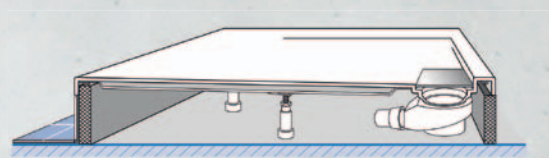

SIMPLE AND SAFE INSTALLATION FOR EVERY PROJECT

RIM HEIGHT 15 MM

RIM HEIGHT 48 MM

INSTALLATION ON THE SCREED – FLUSH WITH TILING

- Installation of both shower tray and outlet in the screed
- Floor-flush sealant

- Installation of both shower tray and outlet in the screed
- Floor-flush sealant

INSTALLATION ON TILES

- Installation on tiles, with 15 mm rim height
- Installation of both shower tray and outlet in the screed

- Installation on tiles, with 48 mm rim height
- Installation of outlet in the screed

INSTALLATION ON A BASE FRAME

- Installation with shower tray feet
- Panel for tiling

- Installation with shower tray feet
- Panel for tiling

Installation in compliance with standards for barrier-free access

INSTALLATION ACCESSORIES

Chrome
matt plated

Chrome
plated

WATER OUTLET COVER INTEGRATED FLUSH INTO SHOWER TRAY SURFACE, 130x210 MM

- Supplied in White as standard
- Optionally available in matt chrome or chrome-plated

TEMPOPLEX PLUS OUTLET VALVE

- 90 mm in diameter, chrome
- Drainage rate 51 l/min

OPTIONAL BASE FRAME

- Height-adjustable from 105 to 190 mm
- Sound-insulating
- Simple installation
- Can be adapted to different shower tray sizes

OPTIONAL EXPANDING FOAM

OPTIONAL SELF-ADHESIVE SEALING TAPE