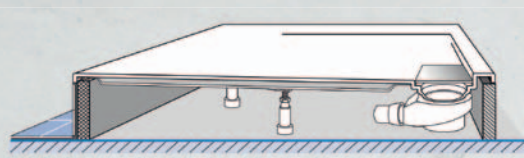

INSTALLATION ON A BASE FRAME

- Installation with shower tray feet
- Panel for tiling