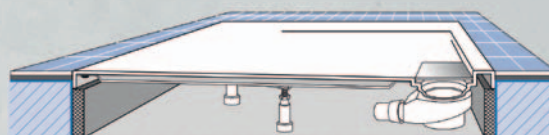

BARRIER-FREE

Complies with current standards for barrier-free access thanks to various installation options

A PRIME EXAMPLE OF TECHNOLOGY: METALRIM

CROSS SECTION OF SHOWER TRAY,
RIM HEIGHT 15 MM

15 mm

High-strength, water-resistant
composite material

Galvanised steel profile along the four
edges in the rim area of the shower tray

4 mm thick cast acrylic with
full-body colouring

CROSS SECTION OF SHOWER TRAY,
RIM HEIGHT 48 MM

48 mm

SIMPLE AND SAFE INSTALLATION FOR EVERY PROJECT

RIM HEIGHT 15 MM

RIM HEIGHT 48 MM

INSTALLATION ON THE SCREED – FLUSH WITH TILING

- Installation of both shower tray and outlet in the screed
- Floor-flush sealant

- Installation of both shower tray and outlet in the screed
- Floor-flush sealant

INSTALLATION ON TILES

- Installation on tiles, with 15 mm rim height
- Installation of both shower tray and outlet in the screed

- Installation on tiles, with 48 mm rim height
- Installation of outlet in the screed