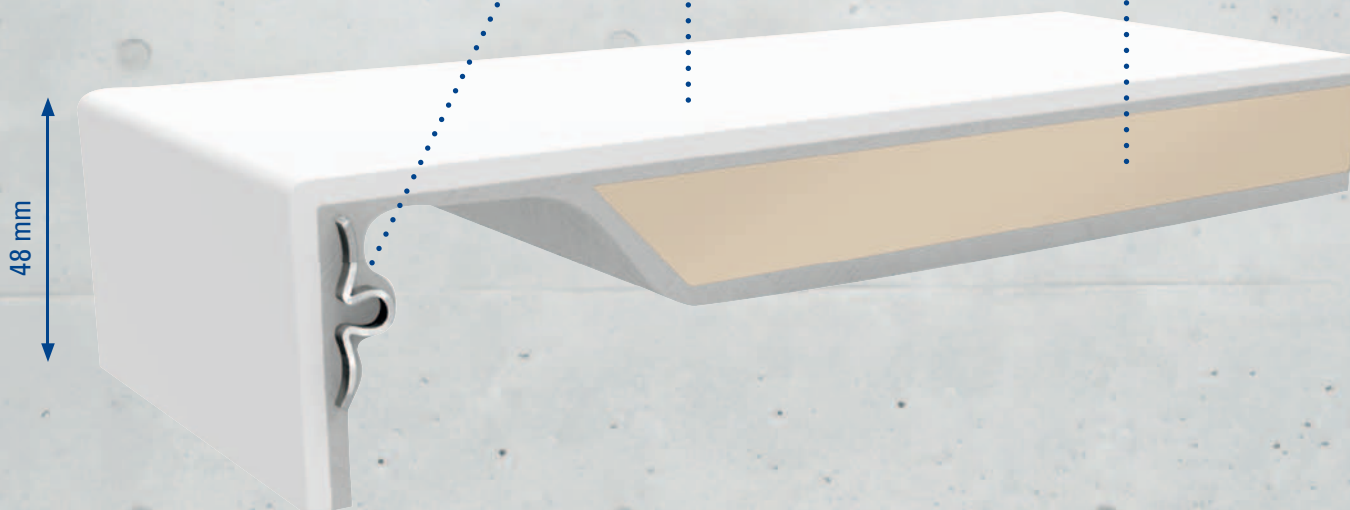

ARCHITECTURA METALRIM.

ULTRA-FLAT DESIGN.
OUTSTANDING STABILITY.

NEW PRODUCTS
FOR 2014

THE NEW GENERATION OF ULTRA-FLAT SHOWER TRAYS

Tested in compliance with EN 249

With 31 models, 2 rim heights, 2 finishes (standard or slip-resistant) and thus a total of 124 different options, Architectura MetalRim – the new generation of ultra-flat shower trays – it is possible to create individual designs and satisfy all manner of installation requirements whatever the bathroom layout. It is the first Villeroy & Boch collection to feature MetalRim technology: a galvanised steel profile is integrated along each of the four edges in the rim area guaranteeing maximum stability and material strength.

- Excellent grip across the entire shower tray surface for maximum safety
- Tested at a slope of more than 24° (PN 24)
- Easy to clean with soapy water

MINIMALIST DESIGN

- Ultra-flat, rimless look
- Integrated flush-fit outlet, supplied in White as standard

BARRIER-FREE

Complies with current standards for barrier-free access thanks to various installation options

A PRIME EXAMPLE OF TECHNOLOGY: METALRIM

CROSS SECTION OF SHOWER TRAY,
RIM HEIGHT 15 MM

15 mm

High-strength, water-resistant
composite material

Galvanised steel profile along the four
edges in the rim area of the shower tray

4 mm thick cast acrylic with
full-body colouring

CROSS SECTION OF SHOWER TRAY,
RIM HEIGHT 48 MM

48 mm

SIMPLE AND SAFE INSTALLATION FOR EVERY PROJECT