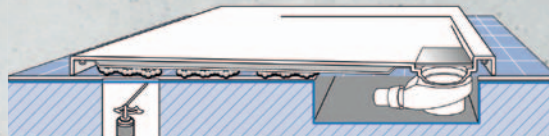

- Excellent grip across the entire shower tray surface for maximum safety
- Tested at a slope of more than 24° (PN 24)
- Easy to clean with soapy water

MINIMALIST DESIGN

- Ultra-flat, rimless look
- Integrated flush-fit outlet, supplied in White as standard

Galvanised steel profile along the four
edges in the rim area of the shower tray

4 mm thick cast acrylic with
full-body colouring

CROSS SECTION OF SHOWER TRAY,
RIM HEIGHT 48 MM

48 mm

SIMPLE AND SAFE INSTALLATION FOR EVERY PROJECT

RIM HEIGHT 15 MM

RIM HEIGHT 48 MM

INSTALLATION ON THE SCREED – FLUSH WITH TILING

- Installation of both shower tray and outlet in the screed
- Floor-flush sealant

- Installation of both shower tray and outlet in the screed
- Floor-flush sealant

INSTALLATION ON TILES

- Installation on tiles, with 15 mm rim height
- Installation of both shower tray and outlet in the screed

- Installation on tiles, with 48 mm rim height
- Installation of outlet in the screed