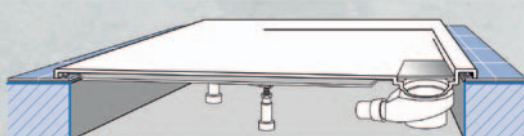

Galvanised steel profile along the four
edges in the rim area of the shower tray

4 mm thick cast acrylic with
full-body colouring

CROSS SECTION OF SHOWER TRAY,
RIM HEIGHT 48 MM

48 mm

SIMPLE AND SAFE INSTALLATION FOR EVERY PROJECT

RIM HEIGHT 15 MM

RIM HEIGHT 48 MM

INSTALLATION ON THE SCREED – FLUSH WITH TILING

- Installation of both shower tray and outlet in the screed
- Floor-flush sealant

- Installation of both shower tray and outlet in the screed
- Floor-flush sealant

INSTALLATION ON TILES

- Installation on tiles, with 15 mm rim height
- Installation of both shower tray and outlet in the screed

- Installation on tiles, with 48 mm rim height
- Installation of outlet in the screed