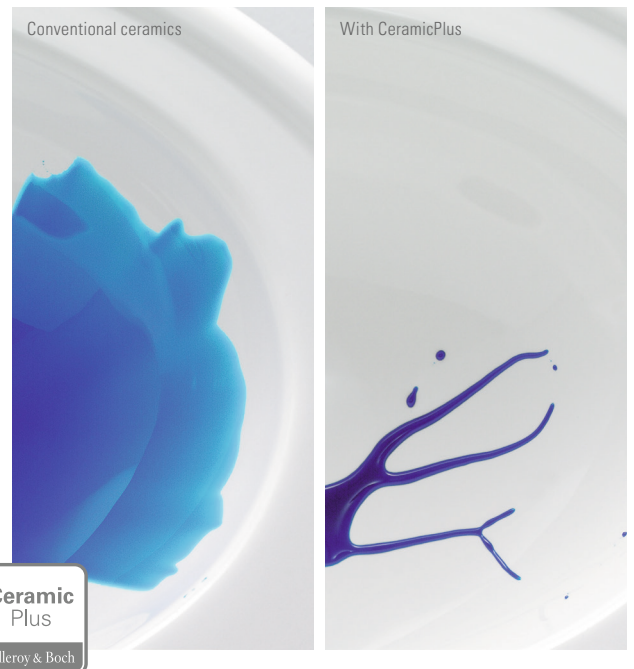

OPTIONAL SURFACE FINISHES

The innovative surface technology has been proven to reduce the growth of bacteria by more than 99.9%. Practical: The antibacterial properties are integrated directly in the bathroom ceramics, making it possible to significantly reduce the use of chemical cleaning agents.

The ceramic surface finish has a decisive advantage: Water forms beads which simply roll down the drain. The surface makes it very difficult for residue such as dirt and limescale to adhere and it is simply washed away.