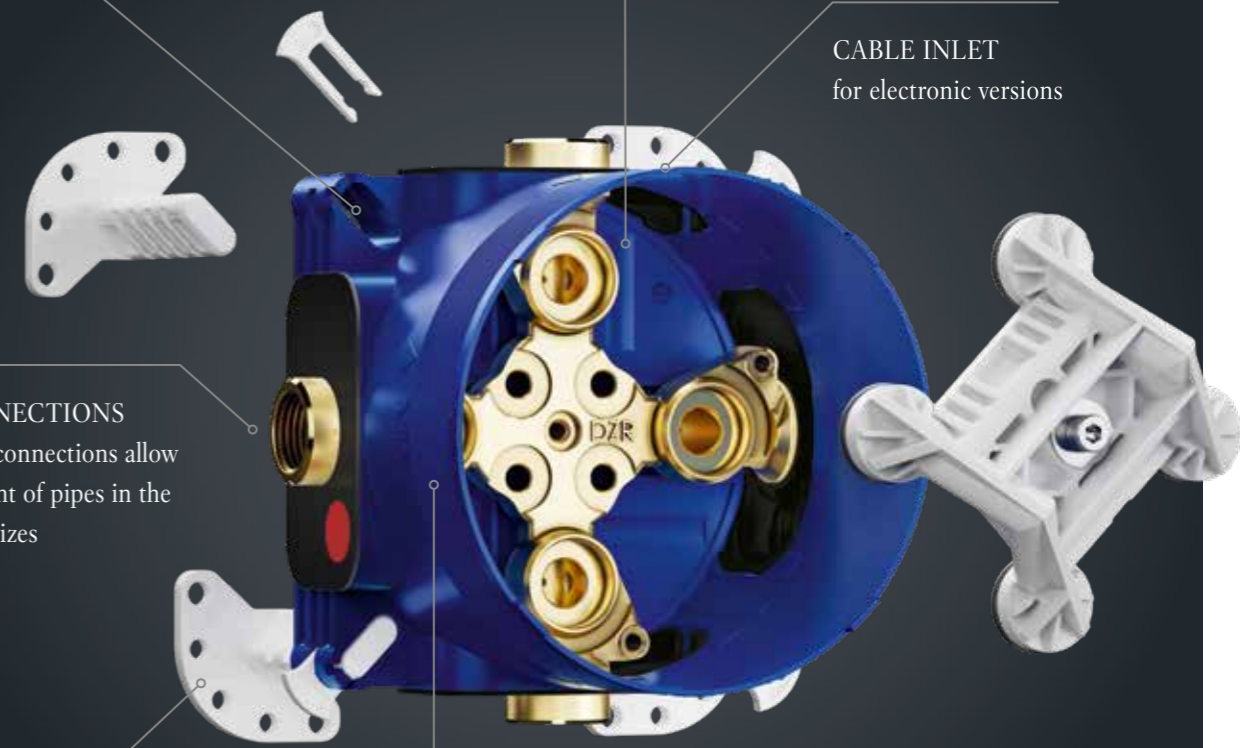

FAST-FIX: THE CLEVER INSTALLATION SOLUTION

All of our products are designed to make everyday life easier for our customers. We have therefore developed the Fast-Fix assembly system - an innovative solution for simple, flexible and smooth installation. Whether in, on or in front of the wall - the Easy-Box adapts perfectly to every installation situation.

SIX INSTALLATION OPTIONS:

PERFECTION IN EVERY COMPONENT

FIXATION HOLES

The cleverly placed holes allow easier assembly in all installation situations

BRASS CROSS

Cross-shaped brass insert with water circuit to accommodate the functional unit

CABLE INLET

for electronic versions

1/2" PIPE CONNECTIONS

The projecting connections allow easier attachment of pipes in the most common sizes

GROOVES

The pre-imprinted grooves make it easier to trim the projecting collar

FIXATION FEET

The fixation feet supplied allow easy attachment and progressive adjustment of depth (up to 22 mm variability in the body plus 35 mm with the feet)