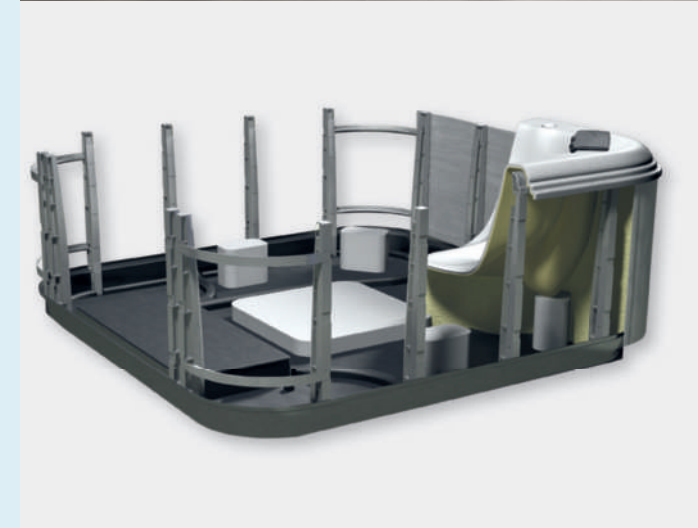

The modern filter and circulation system keeps the water fresh and clean at all times. The hot tub can be filtered up to 150 times a day and during the filter cycles - in front of and behind the JetPaks - continually cleaned when the pumps are operated. The highly efficient industrial-quality filters ensure silent and reliable use with a long service life and high energy efficiency. The ozonator fitted as standard ensures impeccable water quality and exemplary hygiene. It is absolutely maintenance-free and reduces the number of chemicals, such as chlorine.

Reliable & resistant

Villeroy & Boch hot tubs consist of a durable, robust and fully enclosed structure made from high-quality materials, which prevents moisture and pests from getting in. The unique construction, the robust plastic supports and the high-quality, UV-resistant outer shell panelling are a perfect combination for ensuring above-average load-bearing capacity and a long service life. Moreover, it significantly reduces noise and vibrations.

Innovative & unique

The Villeroy & Boch hot tubs can be set up with 18 different JetPaks. JetPaks are the replaceable seat back sections containing the jets and fit every seat in a Villeroy & Boch hot tub. So you have all the options you need when putting together the jets you want to pamper your body and relax your mind.

Discover all 18 JetPaks: www.villeroyboch.com/jetpaks