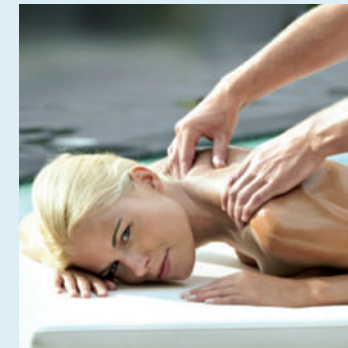

Model A9L Fitness

A9L Fitness Edition

Item number: USA9LSTA1144

Dimensions: 239 x 279 x 97 cm
Number of recliners/seats: 1/7 seats
Premium neck cushions: 7 pieces
Weight with cover (dry/max. filled to line): 413/3147 kg
Capacity (max. filled to line): 2161 l/2816 l
Pump capacity: 3 pumps, 2 HP

This 8-person hot tub provides maximum massage and wellness comfort as well as plenty of space and variety. Perfect for get-togethers with other sports enthusiasts to speed up recovery or simply to enjoy a relaxing wellness experience with friends and family.

A9L Fitness Edition – JetPak basic components: