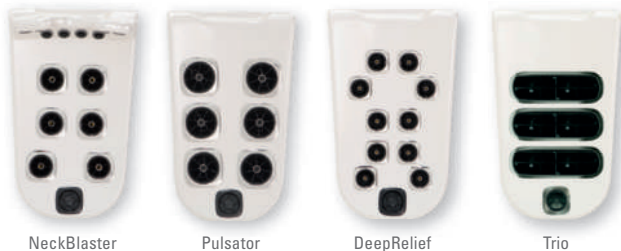

A6L Fitness Edition - JetPak basic components:

NeckBlaster

Pulsator

DeepRelief

Trio

Neckblaster

Maximum relaxation
Deep massage to release tension in the neck and shoulders. Especially after sitting for long periods of time at the desk or in front of the computer.