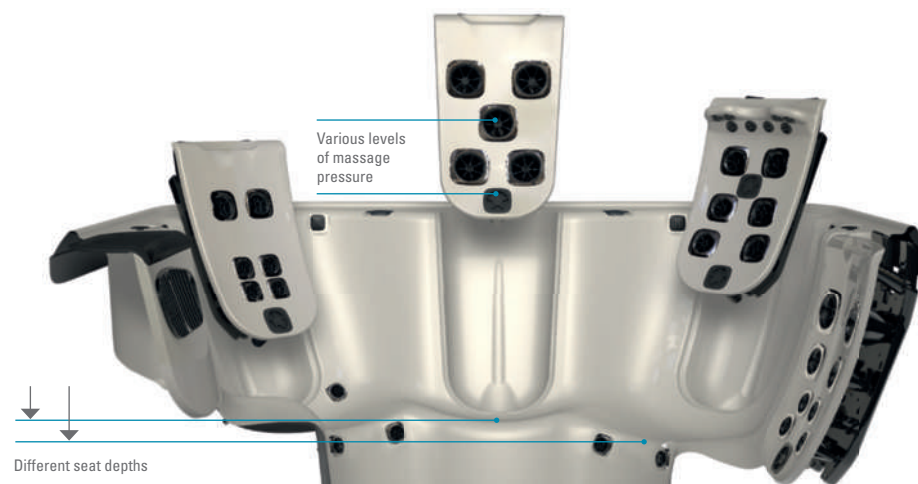

A9L Fitness Edition – JetPak basic components:

Pulsator

DeepRelief

Neck Masseur

Versa

RainShower

Lumbar

Trio

The different seat depths combined with the replaceable JetPaks allow the massage points to be positioned exactly where needed. So everyone can find their perfect jet configuration, regardless of their height.