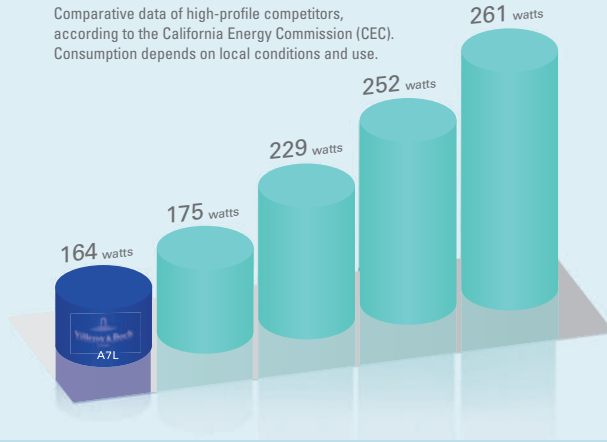

Linear design

The Fitness Edition models complement any space and style thanks to their pared-down design.

High-quality materials

All Fitness Edition models are fitted with premium components. They boast very high quality and durability. Starting with the design of the stainless steel jets through to the interior and exterior wall lighting, waterfall and drink holders.

Comparative data of high-profile competitors, according to the California Energy Commission (CEC). Consumption depends on local conditions and use.

Environmentally friendly and energy efficient

Energy efficiency

90% of the pipes are located within the hot tub. Therefore, heat loss is extremely low as the pipes run mainly through the hot pool water. Villeroy & Boch hot tubs are fitted with foam all around, ensuring heat does not escape and energy consumption is reduced to a minimum. Consequently, the Villeroy & Boch hot tubs are among the most energy efficient available on the market.