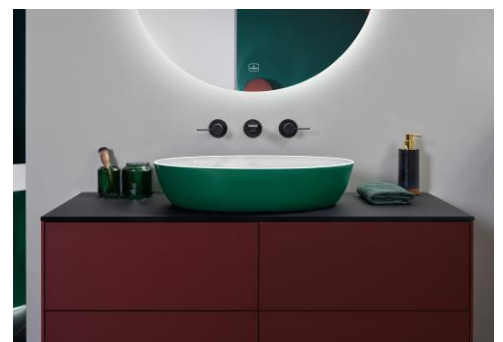

ARTIS

Colour at its most beautiful

Four forms, ten colours, thousands of possibilities: Artis comes in a broad range of colours to cover all tastes, from bold statements to subtle highlights in the bathroom. From bold Bordeaux to delicate Neutrals – the striking surface-mounted washbasins are always an eye-catcher.

Design

- + Particularly thin walls in high-strength TitanCeram
- + Fine contours and practical washbasins
- + BiColour look: the coloured glaze on the outer surface meets the White Alpin of the interior at the fine rim

Functions and features

- + 10 cm deep basin
- + Colour expertise of Villeroy & Boch and colour specialist Gesa Hansen applied to integrate a fully coordinated colour concept in the bathroom
- + Digital colour wheel to demonstrate various combinations with baths and furniture in personal selling
- + Optional accessories: Closing valve with ceramic cover

Range

- + Surface-mounted washbasins in 4 different forms (oval, rectangular, square, round), produced in TitanCeram
- + 10 modern BiColour shades and 2 shades of white
- + Availability of free-standing and back-to-wall baths with Colour on Demand concept
- + Wide range of recommended furniture colours (Finion, Collaro, Antao, Legato)