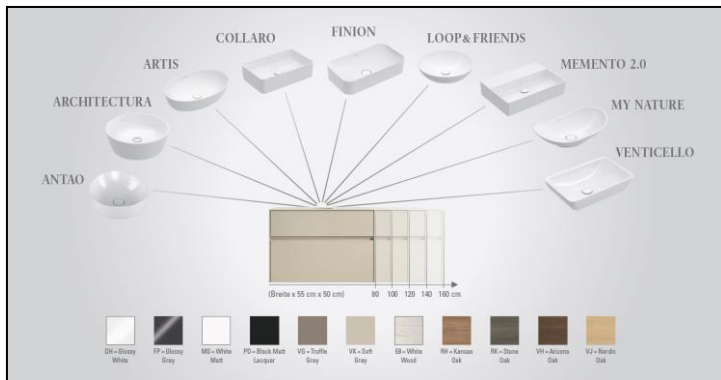

Collaro

Extension of the furniture platform

Nowadays there is more to modern design than just aesthetics. Create living spaces of timeless beauty that are perfect for relaxing with Collaro. Defined by a delicate elegance yet still cosy. The striking recessed design edge gives the collection its distinctive image. Collaro already offers the possibility to combine vanity units with surface-mounted washbasins from other collections. With the Collaro Line Extension 2023, further combination options of vanity units for countertop washbasins will be added and Collaro furniture will be opened for the first time for cabinet washbasins from other collections.

Collaro vanity units for surface-mounted washbasins.

- + Now also combinable with surface-mounted washbasins from Antao, Finion, Memento 2.0 and Venticello.