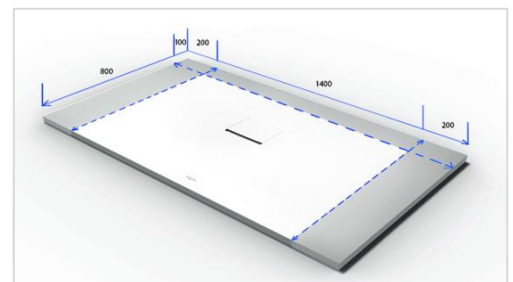

Simple and safe installation

- + 3 installation variants for maximum flexibility: flush-fit installation, installation on tiles, installation on a base
- + Standard installation procedure as for Squaro Superflat shower trays
- + Installation set and ViFrame metal frame available
- + SOPRO sealing sets for corner and flush-fit installation available