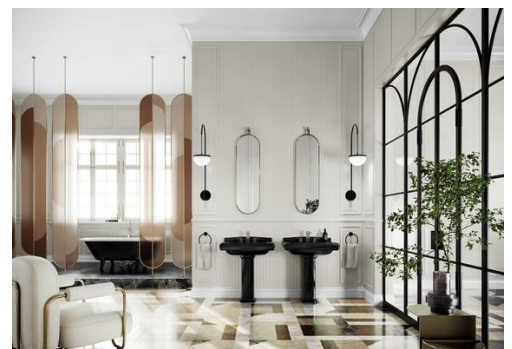

Wellness

- + Freestanding Quarryl® bath in BiColour look with apron in Pure Black
- + Elegant wooden tub feet round off the classic design of this freestanding bathtub
- + Chrome-plated or brushed gold drain and overflow fittings with chain and plug available
- + Colour on demand also possible, colour of wooden feet analogous to bathtub exterior colour
- + The inclination of the backrest offers additional comfort