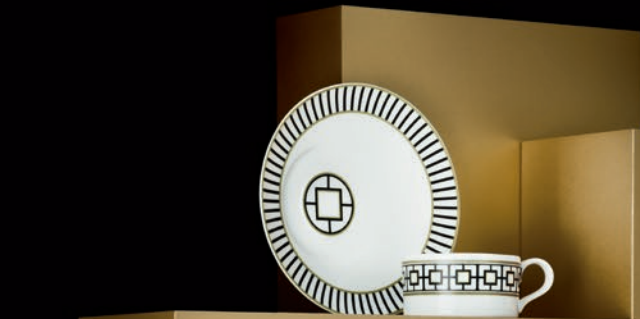

METROCHIC
Collection

Villeroy & Boch
1748
Signature

THE METROCHIC COLLECTION

URBAN SOPHISTICATION

MetroChic is a style statement with its classic white, black and gold colour palette. The cosmopolitan tableware and gift range impresses with a modern geometric decor on fine Premium Bone Porcelain. The hand-polished, 20-carat gold finish is protected by the innovative “Inglaze Gold” technology. Inspired by Art Deco, the striking design gives every MetroChic piece its own unique character.

METROCHIC AND METROCHIC BLANC

INDIVIDUALITY WITH STYLE

Good style is versatile. MetroChic, MetroChic blanc and MetroChic vases and table accessories allow for countless creative combinations. The geometric elements in the MetroChic decor blend well with the pure white of MetroChic blanc to create a host of elegant and individual looks. Whether for an elegant dinner table, a coffee or tea setting, or as an idea for a personal gift - these unique design compositions are style highlights.

METROCHIC GIFTS

PRECIOUS MOMENTS

Celebrate remarkable moments and people with extravagant gifts. The MetroChic collection is one of the finest ways to spread joy and share something exceptional. Its unique decor with real, hand-polished 20-carat gold makes special moments even more precious. An étagère, vase, decorative bowl, napkin ring and tea light holder make perfect gifts for style connoisseurs.

STYLE IN EVERY DETAIL

UNCOMPROMISING QUALITY

- High quality Premium Bone Porcelain
- Decor with real 20-carat gold, polished by hand
- Dishwasher-safe thanks to the innovative Villeroy & Boch “Inglaze Gold” technology for long-lasting protection of the precious decor, preserving its shine and brilliance
- Versatile cosmopolitan design with a modern geometric decor
- Various compositions possible also with the MetroChic blanc collection and MetroChic cutlery series