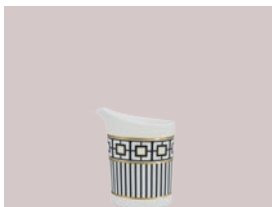

METROCHIC AND METROCHIC BLANC

INDIVIDUALITY WITH STYLE

Good style is versatile. MetroChic, MetroChic blanc and MetroChic vases and table accessories allow for countless creative combinations. The geometric elements in the MetroChic decor blend well with the pure white of MetroChic blanc to create a host of elegant and individual looks. Whether for an elegant dinner table, a coffee or tea setting, or as an idea for a personal gift - these unique design compositions are style highlights.

METROCHIC GIFTS

PRECIOUS MOMENTS

Celebrate remarkable moments and people with extravagant gifts. The MetroChic collection is one of the finest ways to spread joy and share something exceptional. Its unique decor with real, hand-polished 20-carat gold makes special moments even more precious. An étagère, vase, decorative bowl, napkin ring and tea light holder make perfect gifts for style connoisseurs.

ART.-NR.: 12-6527-9050
Cutlery set, 30 pcs.

ART.-NR.: 12-6527-9072
Cutlery set, 70 pcs.

ART.-NR.: 12-6527-9115
Cutlery set, 113 pcs.

ART.-NR.: 10-4652-0460
Coffee-/Teapot,
42¼ oz. · 1,2 l

ART.-NR.: 10-4652-0780
Creamer, 6 pers.,
7¾ oz. · 0,22 l

ART.-NR.: 10-4652-1310
Saucer coffee cup,
7½" · 18,5 cm

ART.-NR.: 10-4652-1410
Espresso cup with saucer,
2 pcs.

ART.-NR.: 10-4652-0960
Sugar-/Jam pot, 6 pers.,
11½ oz. · 0,33 l

ART.-NR.: 10-4652-1260
Tea cup with saucer,
2 pcs.