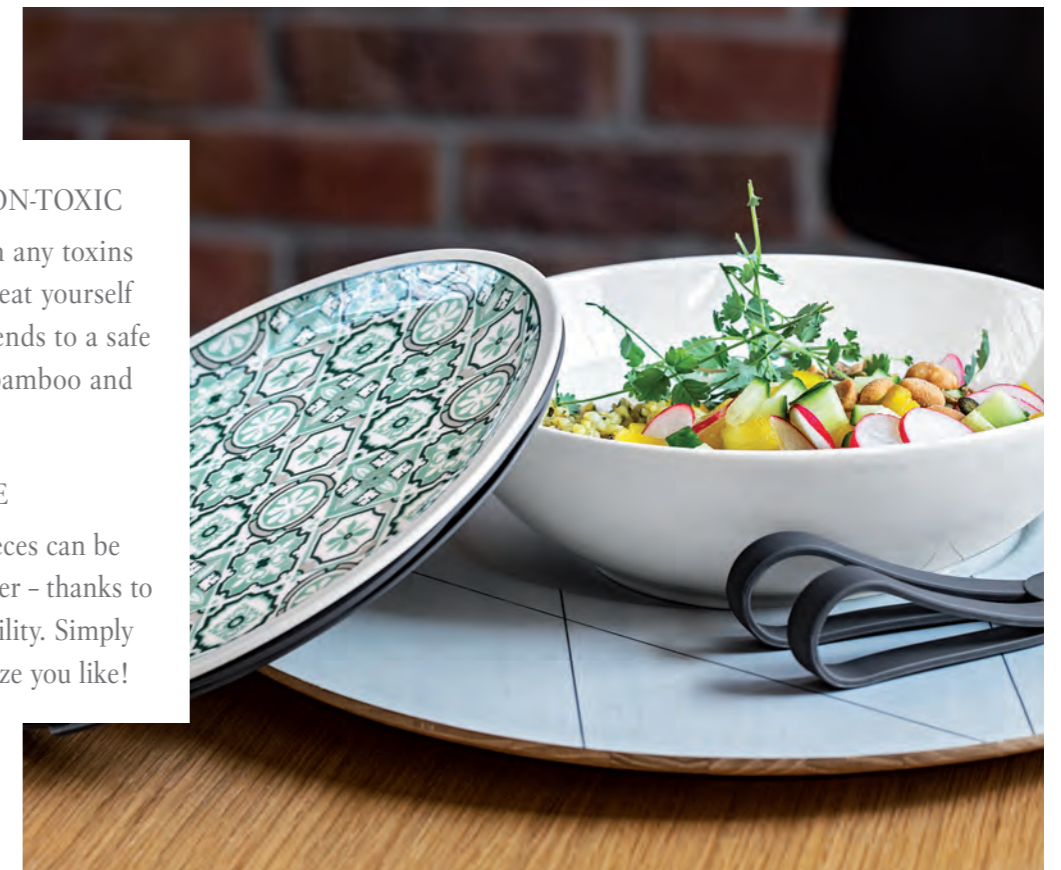

✓ FLEXIBLE RANGE

The To Go porcelain pieces can be combined with each other - thanks to their mix & match flexibility. Simply choose the colour and size you like!