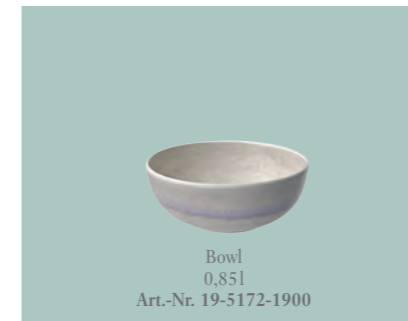

PERLEMOR

Collection

sand