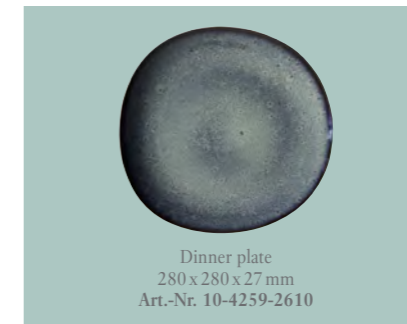

LAVE

— Collection —

gris