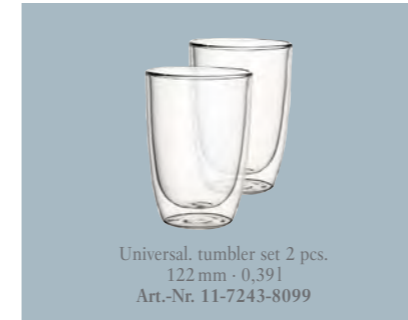

Cup L set 2 pcs.
95 mm - 0,42l
Art.-Nr. 11-7243-8086