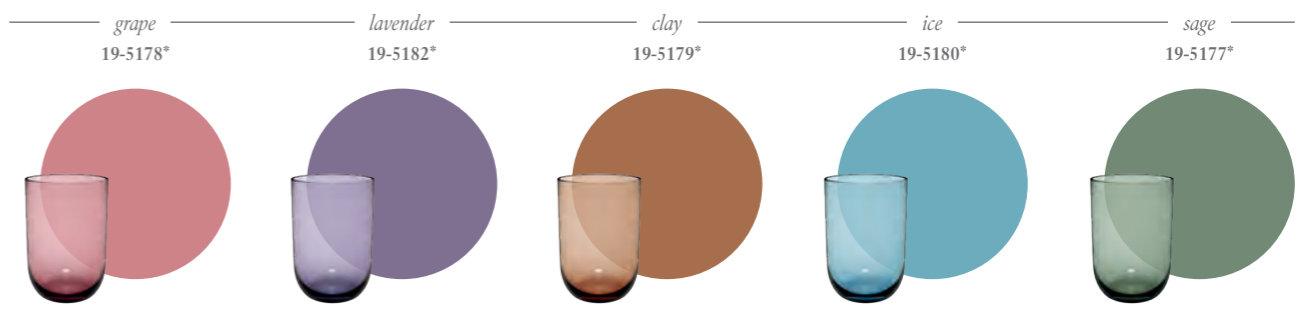

also available in following colors