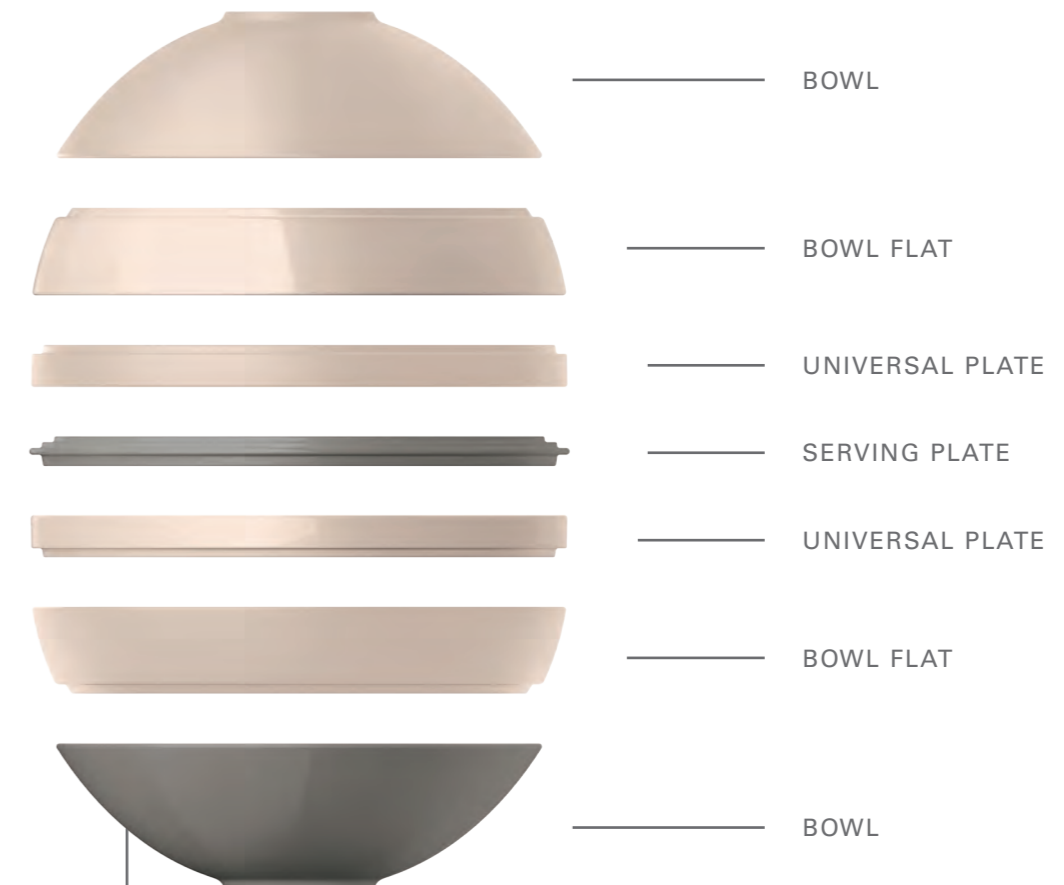

SINGLE PARTS/ITEMS
ALSO ORDERABLE