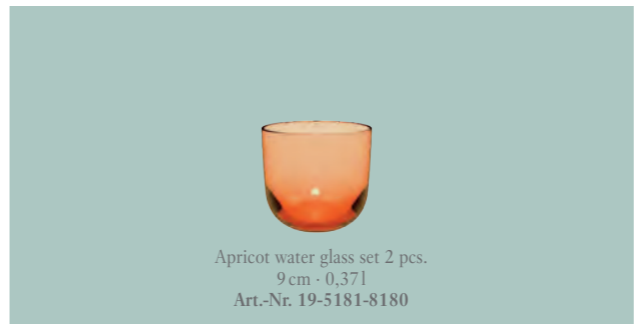

LIKE GLAS

Collection

apricot