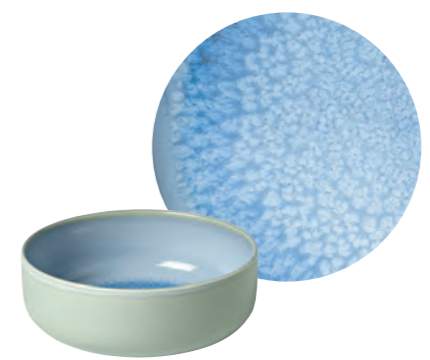

“Uncomplicated
pottery look in skandi-style”

CRAFTED
Collection

denim

also available in following colors

breeze
19-5167*

blueberry
19-5169*