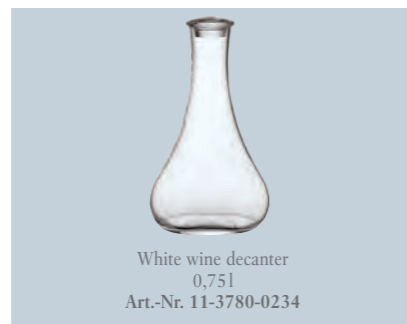

PURISMO
Collection