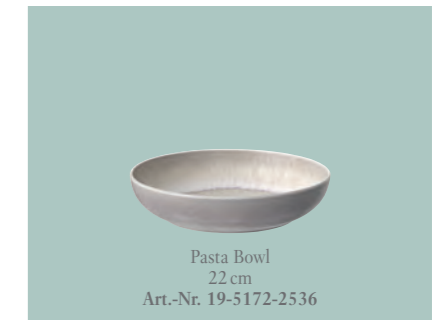

PERLEMOR

Collection

sand