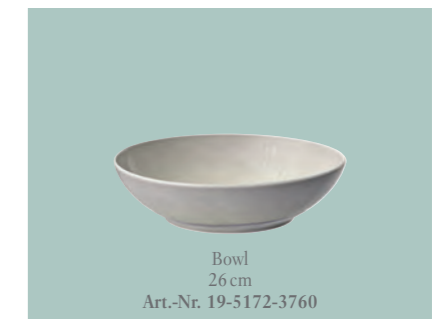

PERLEMOR

Collection

sand