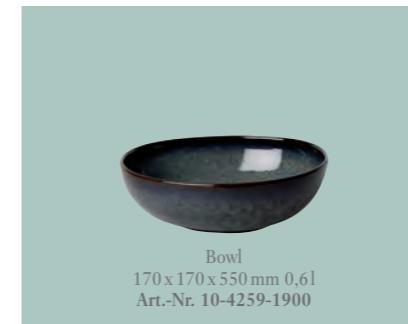

LAVE

— Collection —

gris