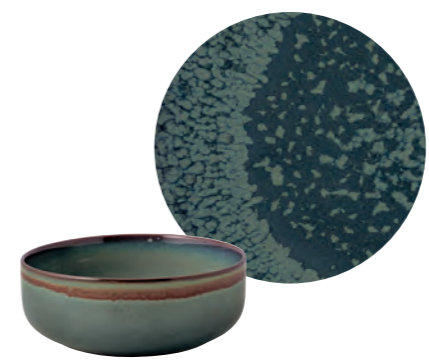

“Uncomplicated
pottery look in skandi-style”

CRAFTED
Collection

denim

also available in following colors

breeze
19-5167*

blueberry
19-5169*