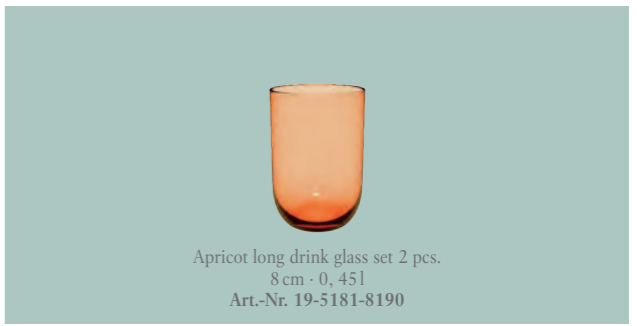

LIKE GLAS

Collection

apricot