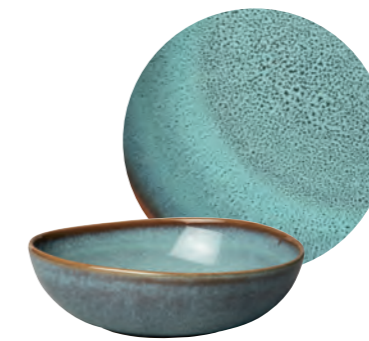

# LAVE

— Collection —

gris

also available in following colors

bleu  
10-4261\*

glace  
10-4282\*

beige  
10-4281\*

“like a relaxing day  
by the sea”