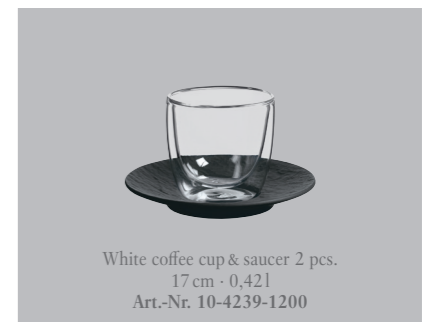

MANUFACTURE ROCK

Collection