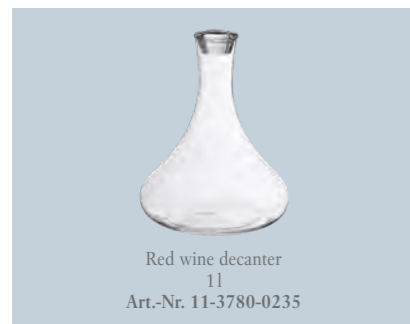

PURISMO
Collection