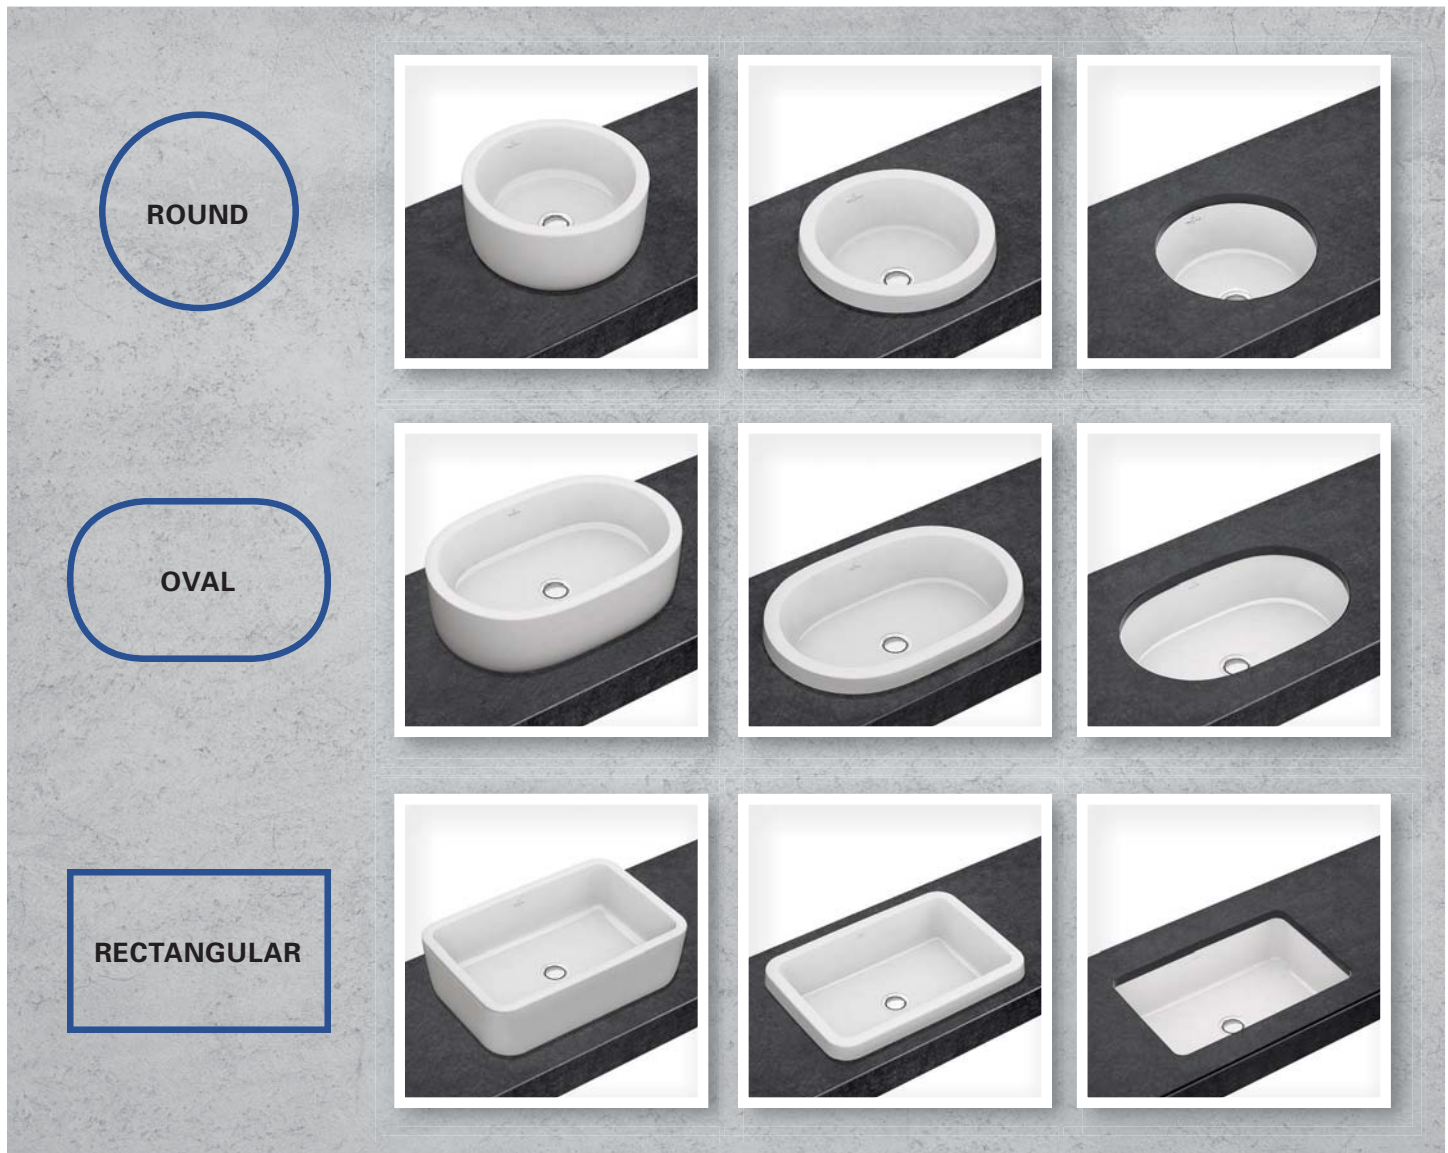

Find the Perfect Washbasin for Your Bathroom

Villeroy & Boch offers a large selection of products in various sizes and styles to help you find the perfect fit for your bathroom and personal taste! Take advantage of our countless options and design a bathroom oasis that is uniquely you. Explore our premium collections in all standard sizes, along with a variety of oversized washbasin and double washbasin designs. We offer numerous elegant, yet space-saving solutions, so the size of your bathroom never inhibits your design possibilities! Whether you prefer round, flowing designs or modern, straight lines, Villeroy & Boch will help you turn your dream bathroom into reality!

Round Washbasins

Creating a well-balanced aesthetic will add an air of harmony and tranquility to your bathroom. This relaxing atmosphere is luxurious with a contemporary feel.

Oval Washbasins

Flowing, soft designs of oval washbasins add a sensual touch and a natural, romantic flair to your bathroom.

Rectangular Washbasins

Clean, elegant lines seamlessly coexist into any bathroom and style—from classic and sophisticated to modern and urban.